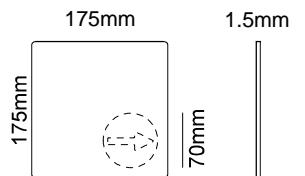

Pictogram

Inox V4A

zelfklevend

Verzorg kamer baby

Art.Nr.: 30.7014.03

Anders-validen

Art.Nr.: 30.7002.03

Heren optie

Art.Nr.: 30.7013.03

Damens optie

Art.Nr.: 30.7012.03

in geschroefd

Verzorg kamer baby

Art.Nr.: 30.7034.03

Anders-validen

Art.Nr.: 30.7022.03

Heren optie

Art.Nr.: 30.7033.03

Damens optie

Art.Nr.: 30.7032.03