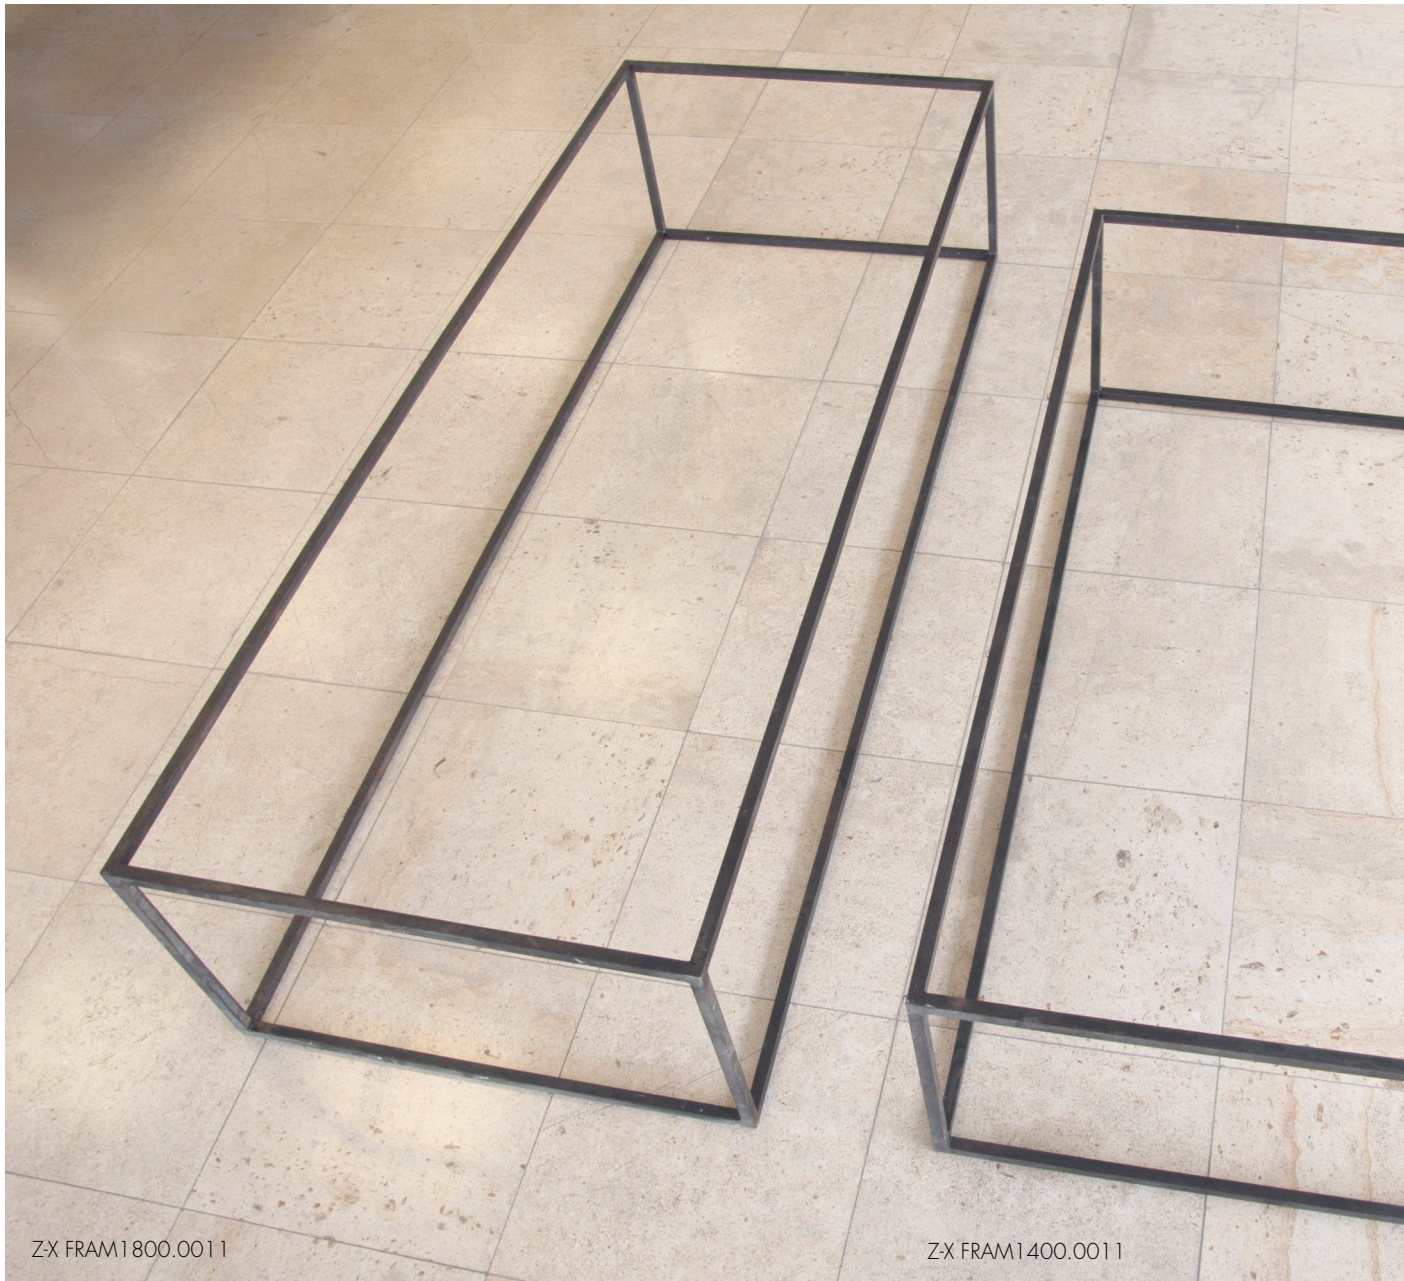

COFFEE &
CONSOLE TABLES

COFFEE & CONSOLE TABLES

Z-X FRAM1400.0011

W1400 × H380 × D700 mm.

Z-X FRAM1800.0011

W1800 × H380 × D700 mm.

* Frames can be used accordingly as coffee table or upwards as console table.

* Personalize them bespoke with surface of choice.

OPTIONS

DIMENSIONS

Z-X FRAM1400.001 I	W1400 x H380 x D700mm
Z-X FRAM1800.001 I	W1800 x H380 x D700mm
Z-X FRAM.001 I	Made to measure

FINISHES

- Fire Blackened
- Dull Black Lacquered
- All White Lacquered
- Bespoke Colours

Please contact us with any inquiry.

OPTIONS

DIMENSIONS

Z-X CONS490.001 I H800 × W490 × D390 mm

Z-X CONSBASIN.001 I Made to measure

FINISHES

Fire Blackened

Dull Black Lacquered

All White Lacquered

Bespoke Colours

Please contact us with any inquiry.

CONSOLE TABLE FOR SINK

Z-X CONS490.0011

H800 x W490 x D390 mm.

- * Personalize them bespoke with basin of choice
- * Stone basins available