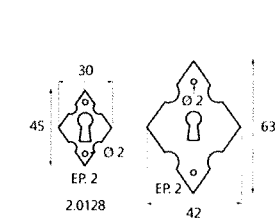

MEUBELROZETTEN

Mélusine

◆ Verkrijgbaar in massief messing