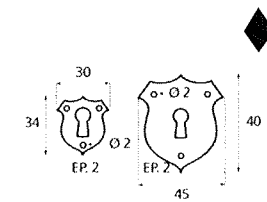

MEUBELROZETTEN

Mélusine

◆ Verkrijgbaar in massief messing