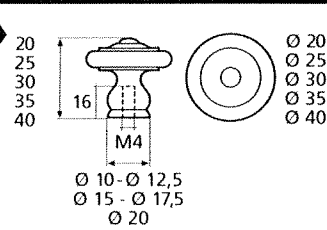

I   II   Liane   III   IV