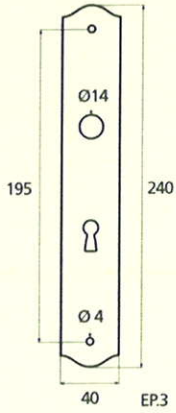

KRUKPLATEN

France