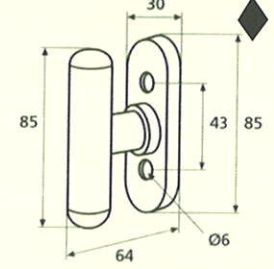

Europe Blanc