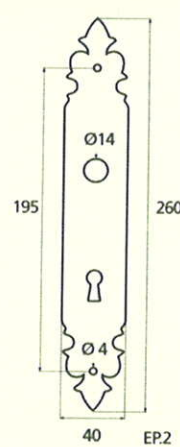

Saint Germain