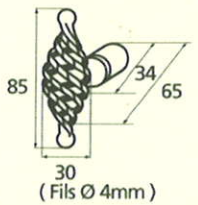

Saint Germain torsadé