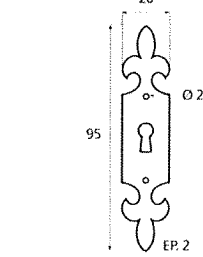

MEUBELROZETTEN

Dune

◆ Verkrijgbaar in massief messing