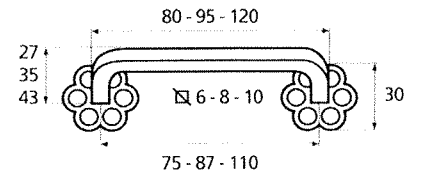

II

III Dune

IV

V

Dune

Inwerkschelp

Ecume

Tafelhoek dicht