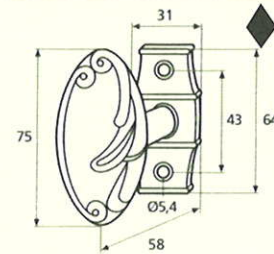

TOILETGARNITUREN

RAAMLIJVEN

Louis XV

◆ Verkrijgbaar in massief messing