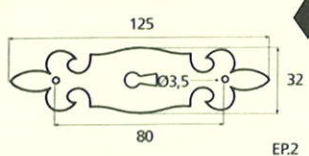

KRUKPLATEN - ROZETTEN

Montségur

Avec support de fixation vis non apparentes

◆ Verkrijgbaar in massief messing - elke plaat/rozet bestaat voor huissleutels en cilinder en toiletgarnituur