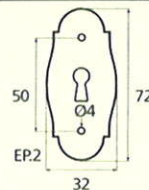

KRUKPLATEN - ROZETTEN

France

Avec support de fixation vis non apparentes

◆ Verkrijgbaar in massief messing - elke plaat/rozet bestaat voor huissleutels en cilinder en toiletgarnituur