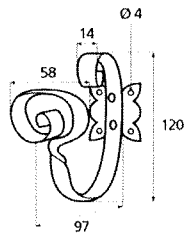

II bis

III bis

Console

◆ Verkrijgbaar in massief messing