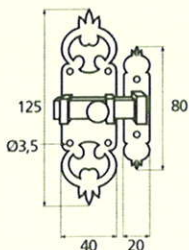

SCHUIVEN

Montségur

Montségur larg. réd.

Médiéval

Cévennes

Armorique

Armorique larg. réd.

Castel

Manoir

Renaissance

France

France larg. réd.

◆ Verkrijgbaar in massief messing