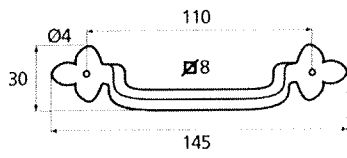

II

III Dune

IV

V

Dune

Inwerkschelp

Ecume

Tafelhoek dicht