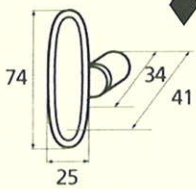

KNOPKRUKKEN - DEURSTOPPEN

Jersey