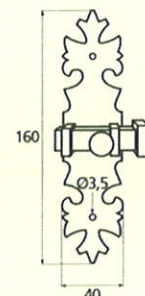

SCHUIVEN

Montségur

Montségur larg. réd.

Médiéval

Cévennes

Armorique

Armorique larg. réd.

Castel

Manoir

Renaissance

France

France larg. réd.

◆ Verkrijgbaar in massief messing