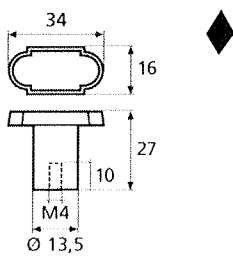

Louis XVI III

◆ Verkrijgbaar in massief messing