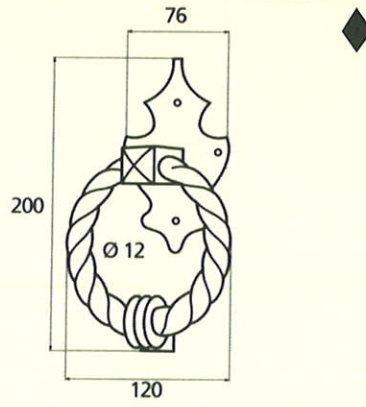

Provence

Armorique

Manoir