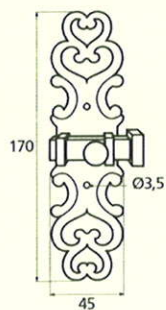

France

France larg. réd.

◆ Verkrijgbaar in massief messing

SCHUIVEN (PLATTE SCHUIVEN)

Montségur	Médiéval	Armorique	Armorique « Portail »	Castel
 <p>Technical drawing of the Montségur sliding door handle. It features a circular knob at the top and a handle with a decorative, slightly curved end. Dimensions include a total height of 250mm and 400mm, a width of 40mm, and a mounting plate of 16x6mm. The handle has a diameter of 4mm and a length of 140mm. The mounting plate is labeled EP.2.</p>	 <p>Technical drawing of the Médiéval sliding door handle. It has a circular knob and a handle with a decorative, curved end. Dimensions include a total height of 250mm and 400mm, a width of 40mm, and a mounting plate of 14x8mm. The handle has a diameter of 4mm and a length of 140mm. The mounting plate is labeled EP.4.</p>	 <p>Technical drawing of the Armorique sliding door handle. It features a circular knob and a handle with a decorative, curved end. Dimensions include a total height of 250mm and 400mm, a width of 40mm, and a mounting plate of 16x6mm. The handle has a diameter of 4mm and a length of 150mm. The mounting plate is labeled EP.2.</p>	 <p>Technical drawing of the Armorique « Portail » sliding door handle. It has a circular knob and a handle with a decorative, curved end. Dimensions include a total height of 400mm and 600mm, a width of 50mm, and a mounting plate of 12mm. The handle has a diameter of 4mm and a length of 180mm. The mounting plate is labeled EP.2.</p>	 <p>Technical drawing of the Castel sliding door handle. It features a circular knob and a handle with a decorative, curved end. Dimensions include a total height of 250mm and 400mm, a width of 40mm, and a mounting plate of 14x8mm. The handle has a diameter of 4mm and a length of 150mm. The mounting plate is labeled EP.4.</p>
Provence	France	Renaissance	Gâche platine - Gâche à pattes	
 <p>Technical drawing of the Provence sliding door handle. It has a circular knob and a handle with a decorative, curved end. Dimensions include a total height of 250mm and 400mm, a width of 40mm, and a mounting plate of 16x6mm. The handle has a diameter of 4mm and a length of 140mm. The mounting plate is labeled EP.2.</p>	 <p>Technical drawing of the France sliding door handle. It features a circular knob and a handle with a decorative, curved end. Dimensions include a total height of 250mm and 400mm, a width of 40mm, and a mounting plate of 16x6mm. The handle has a diameter of 4mm and a length of 100mm. The mounting plate is labeled EP.2.</p>	 <p>Technical drawing of the Renaissance sliding door handle. It has a circular knob and a handle with a decorative, curved end. Dimensions include a total height of 250mm and 400mm, a width of 45mm, and a mounting plate of 14x8mm. The handle has a diameter of 4mm and a length of 150mm. The mounting plate is labeled EP.4.</p>	<p>Gâche platine - Gâche à pattes</p>  <p>Technical drawings of the Gâche platine and Gâche à pattes components. The Gâche platine has a width of 61mm, a height of 12mm, and a diameter of 4mm. The Gâche à pattes has a width of 51mm, a height of 40mm, and a diameter of 4mm. The Gâche à pattes also has a width of 34mm and a height of 24mm. The Gâche à pattes also has a width of 18mm and a height of 52mm. The Gâche à pattes also has a width of 10mm and a height of 10mm. The Gâche à pattes also has a width of 22mm and a height of 48mm. The Gâche à pattes also has a width of 12.5mm and a height of 25mm. The Gâche à pattes also has a width of 38mm and a height of 50mm. The Gâche à pattes also has a width of 11mm and a height of 70mm. The Gâche à pattes also has a width of 13mm and a height of 52mm. The Gâche à pattes also has a width of 12mm and a height of 64mm.</p> <p>Pour référence Armorique "Portail"</p> <p>Pour référence Montségur, Armorique, Provence, France</p> <p>Pour référence Médiéval, Castel, Renaissance</p>	