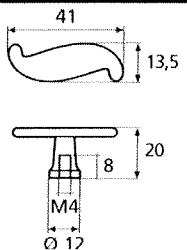

I   II   Liane   III   IV