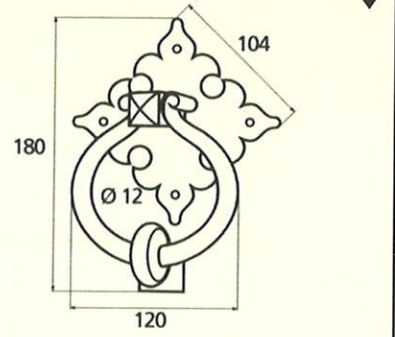

DEURKLOPPERS

◆ Verkrijgbaar in massief messing