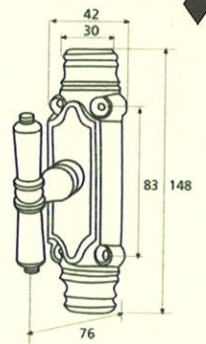

RAAMCREMONES - ESPAGNOLETTEN

Manoir

Rehausse

◆ Verkrijgbaar in massief messing