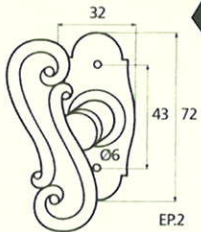

TOILETGARNITUREN

RAAMLIJVEN

Louis XV

◆ Verkrijgbaar in massief messing