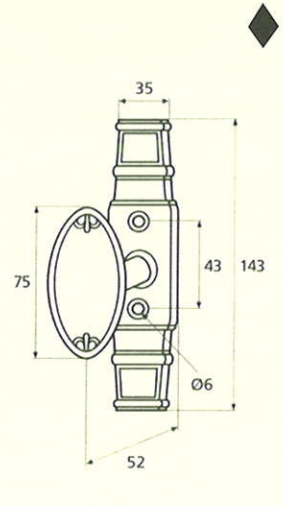

RAAMLIJVEN

Régence

◆ Verkrijgbaar in massief messing