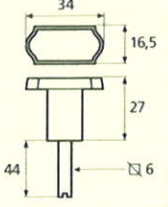

TOILETGARNITUREN

Régence

RAAMLIJVEN

◆ Verkrijgbaar in massief messing