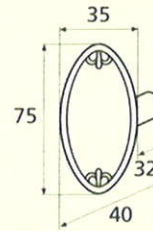

France

Régence