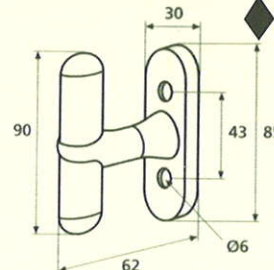

Equinoxe érable