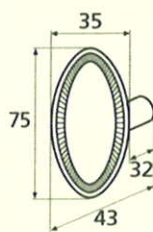

KNOPKRUKKEN

KNOPKRUKKEN - DEURSTOPPEN

Régence

◆ Verkrijgbaar in massief messing - elke knopkruk is verkrijgbaar als raamkruk