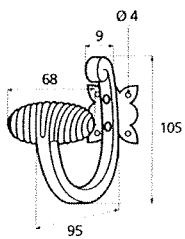

II bis

III bis

Console

◆ Verkrijgbaar in massief messing