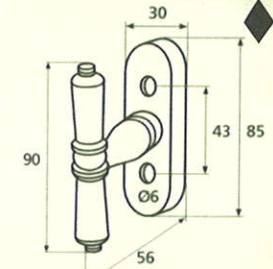

RAAMLIJVEN

Séville

◆ Verkrijgbaar in massief messing