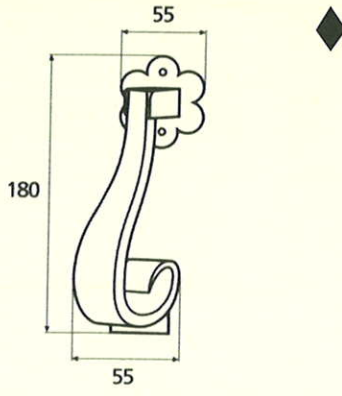

DEURKLOPPERS

Montségur