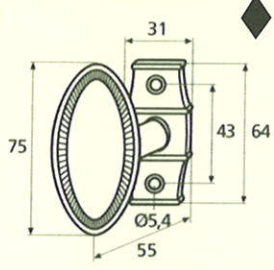

RAAMLIJVEN

Régence