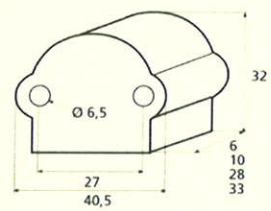

RAAMCREMONES - ESPAGNOLETTEN

Rehausse

◆ Verkrijgbaar in massief messing