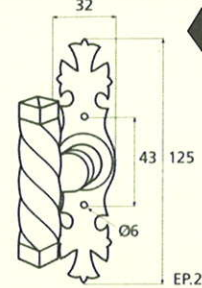

TOILETGARNITUREN

RAAMLIJVEN

Armorique

◆ Verkrijgbaar in massief messing