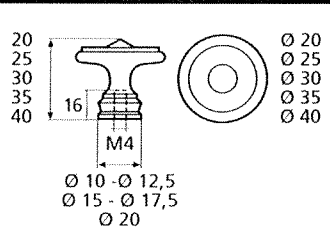

I   II   Liane   III   IV