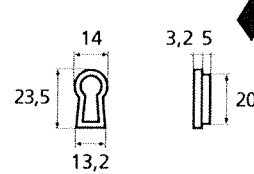

Écume

Belle époque