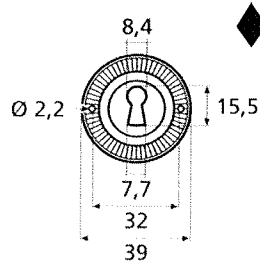

Régence

◆ Verkrijgbaar in massief messing