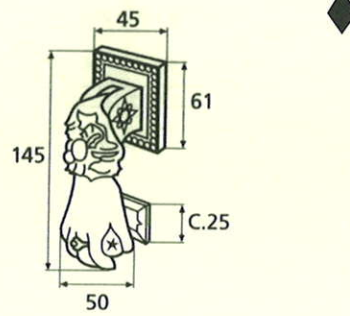

DEURKLOPPERS

Provence

◆ Verkrijgbaar in massief messing