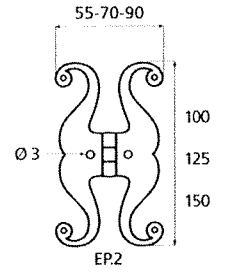

MEUBELPAUMELLEN & MEUBELSCHARNIEREN

Scharnieren

EP 2

Paumellen

A	B	C	D	E	F
80mm	45mm	12mm	2,5mm	6 trous	135mm
110mm	55mm	12mm	3mm	6 trous	152mm
140mm	55mm	12mm	3mm	8 trous	180mm
140mm	60mm	12mm	3,5mm	8 trous	180mm
190mm	65mm	14mm	3,5mm	8 trous	186mm
140mm	80mm	14mm	3,5mm	8 trous	186mm

A	B	C	D	E	F
110mm	60mm	12mm	3mm	6 trous	152mm
140mm	60mm	12mm	3mm	8 trous	180mm

Cache -paumelles

A	B	C	D
80mm	85mm	11mm	30mm
110mm	100mm	12mm	44mm
140mm	105mm	12,5mm	44mm
190mm	110mm	14,5mm	44mm

Cache fiches

A	B	C	D	E
65mm	11mm	29mm	6,5mm	9mm
77mm	13mm	33mm	8mm	10,3mm
80mm	14,5mm	35mm	8,5mm	10,7mm
85mm	16mm	39mm	9mm	12,3mm
88mm	18mm	36mm	10mm	13mm

◆ Verkrijgbaar in massief messing