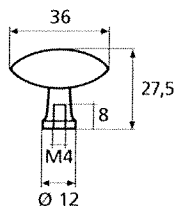

MEUBELKNOPPEN

Rond   Petit   Belle époque   Ovale   Large

Belle époque "T"

Rond   Large   Dune   Medium

Dune   Petit

"T"   Rond   Mélusine   France

I   II   Liane   III   IV

V   VI   Liane   VII

◆ Verkrijgbaar in massief messing