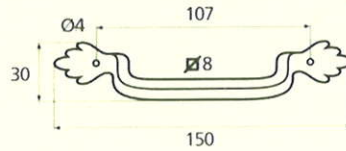

Mistral lisse

◆ Verkrijgbaar in massief messing