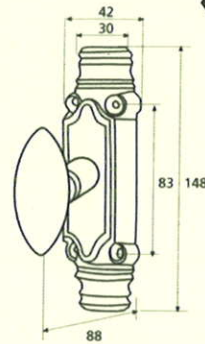

RAAMCREMONES - ESPAGNOLETTEN

Castel

Rehausse

◆ Verkrijgbaar in massief messing