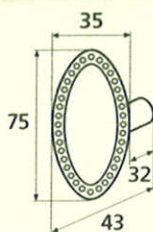

KNOPKRUKKEN

KNOPKRUKKEN - DEURSTOPPEN

Louis XVI

◆ Verkrijgbaar in massief messing - elke knopkruk is verkrijgbaar als raamkruk