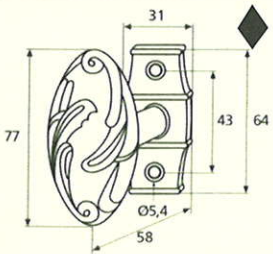

TOILETGARNITUREN

RAAMLIJVEN

Louis XV

◆ Verkrijgbaar in massief messing