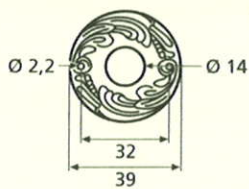

KRUKPLATEN - ROZETTEN

Louis XV

Avec support de fixation vis non apparentes

◆ Verkrijgbaar in massief messing - elke plaat/rozet bestaat voor huissleutels en cilinder en toiletgarnituur