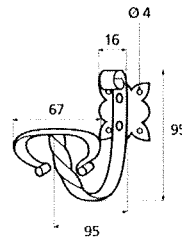

II bis

III bis

Console

◆ Verkrijgbaar in massief messing