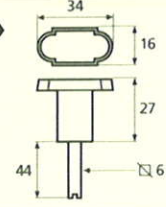

TOILETGARNITUREN

Louis XVI

RAAMLIJVEN

◆ Verkrijgbaar in massief messing