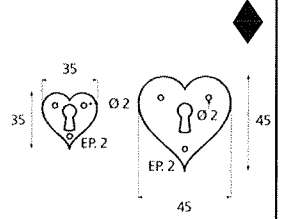

MEUBELROZETTEN

Liane

◆ Verkrijgbaar in massief messing