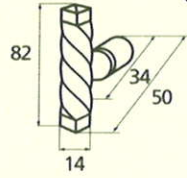

KNOPKRUKKEN

Armorique

KNOPKRUKKEN - DEURSTOPPEN

◆ Verkrijgbaar in massief messing - elke knopkruk is verkrijgbaar als raamkruk