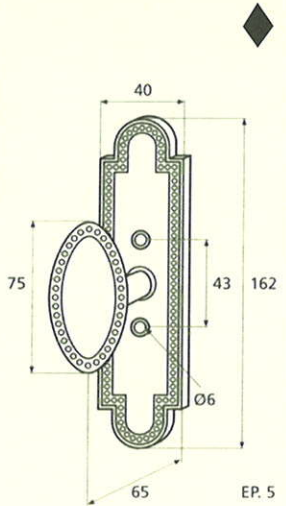

RAAMLIJVEN

Louis XVI

◆ Verkrijgbaar in massief messing