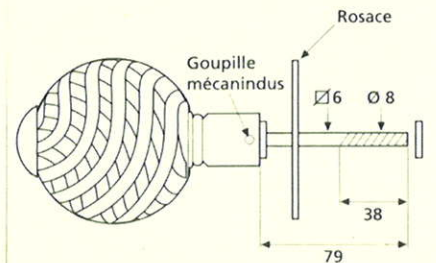

Montage fixe

Montage chaînette

◆ Verkrijgbaar in massief messing