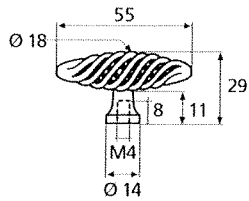

MEUBELKNOPPEN

Rond   Petit   Belle époque   Ovale   Large