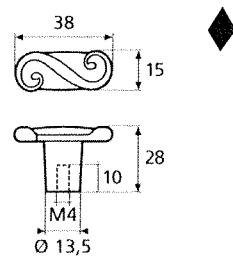

Liane V/III