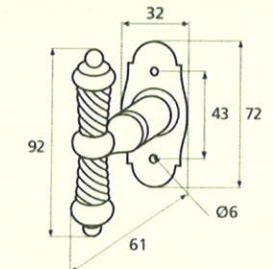

RAAMLIJVEN

Périgord

◆ Verkrijgbaar in massief messing