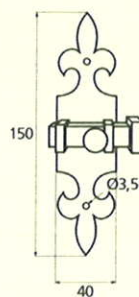

SCHUIVEN

Montségur

Montségur larg. réd.

Médiéval

Cévennes

Armorique

Armorique larg. réd.

Castel

Manoir

Renaissance

France

France larg. réd.

◆ Verkrijgbaar in massief messing