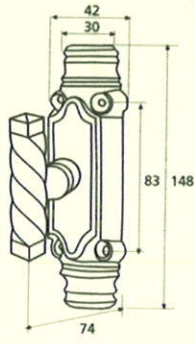

RAAMCREMONES - ESPAGNOLETTEN

Armorique

Rehausse

◆ Verkrijgbaar in massief messing