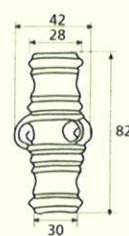

RAAMCREMONES - ESPAGNOLETTEN

Rehausse

Moulure

◆ Verkrijgbaar in massief messing