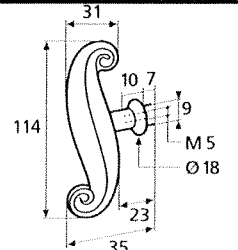

I   II   Liane   III   IV