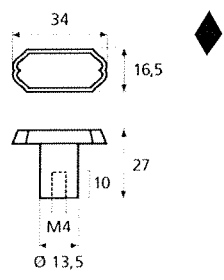

MEUBELKNOPPEN

Régence

◆ Verkrijgbaar in massief messing