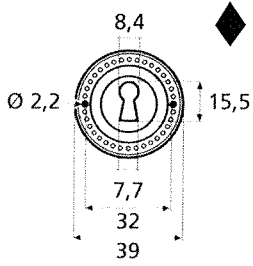

MEUBELROZETTEN

Belle époque

Belle époque

Liane

Écume

Belle époque

Louis XV

Louis XVI

Régence

◆ Verkrijgbaar in massief messing