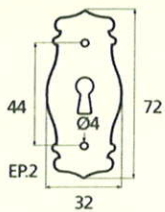

KRUKPLATEN - ROZETTEN

Variante

Avec support de fixation vis non apparentes

◆ Verkrijgbaar in massief messing - elke plaat/rozet bestaat voor huissleutels en cilinder en toiletgarnituur