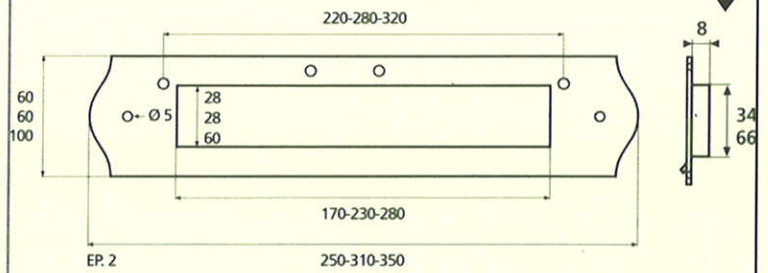

France

Castel