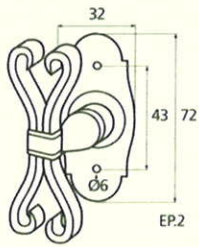

Renaissance