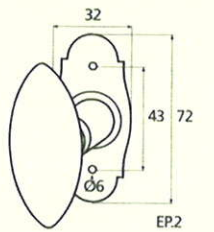

TOILETGARNITUREN

RAAMLIJVEN

Tradition

◆ Verkrijgbaar in massief messing