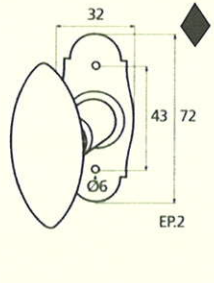

TOILETGARNITUREN

RAAMLIJVEN

Castel

◆ Verkrijgbaar in massief messing