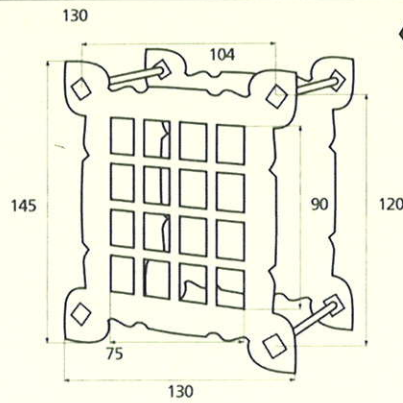

DEURTOPPEN - JUDAS

Armorique

Manoir

Saint Germain

Marine

France

◆ Verkrijgbaar in massief messing