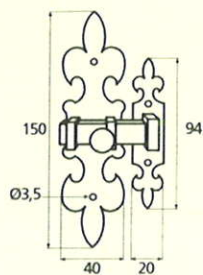

SCHUIVEN

Montségur