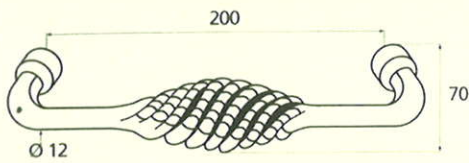

Saint Germain Droite