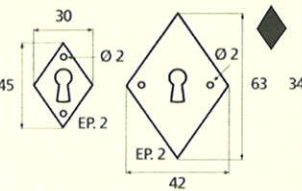

KRUKPLATEN - ROZETTEN

Castel

Avec support de fixation vis non apparentes

◆ Verkrijgbaar in massief messing - elke plaat/rozet bestaat voor huissleutels en cilinder en toiletgarnituur