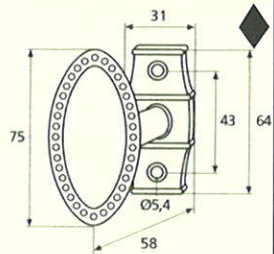

Louis XVI

◆ Verkrijgbaar in massief messing