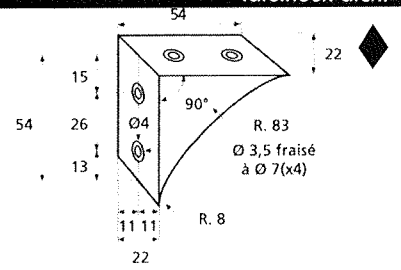

◆ Verkrijgbaar in massief messing