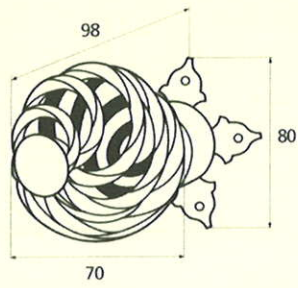

DEURTOPPEN - JUDAS

Armorique

Manoir