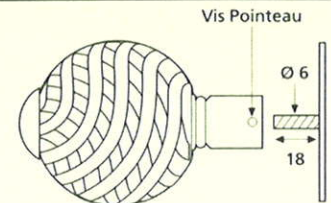

Principe de montage