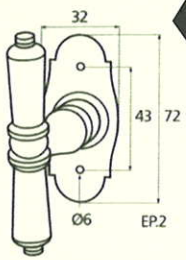

TOILETGARNITUREN

RAAMLIJVEN

France

◆ Verkrijgbaar in massief messing