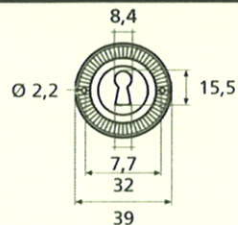

KRUKPLATEN - ROZETTEN

Régence

Avec support de fixation vis non apparentes

◆ Verkrijgbaar in massief messing - elke plaat/rozet bestaat voor huissleutels en cilinder en toiletgarnituur