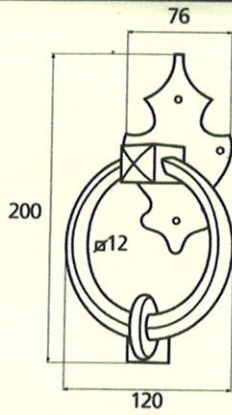

Louis XV

Renaissance