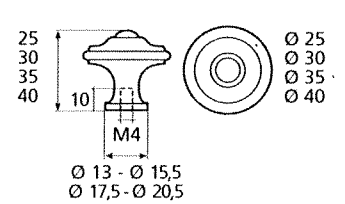

"T"   Rond   Mélusine   France