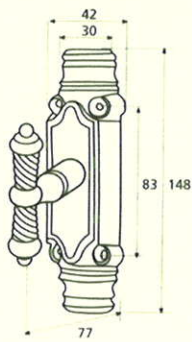

RAAMCREMONES - ESPAGNOLETTEN

Rehausse

Périgord

◆ Verkrijgbaar in massief messing