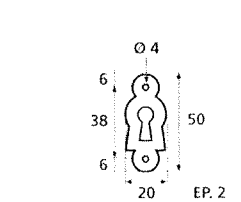

Liane

◆ Verkrijgbaar in massief messing