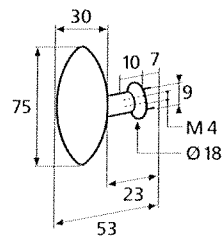

Rond   Large   Dune   Medium