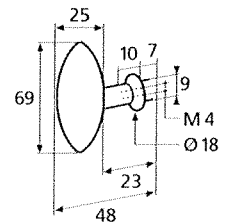

Rond   Large   Dune   Medium