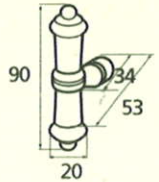

Monté Carlo