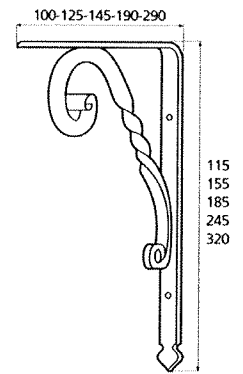

DEURTOP - CONSOLES - JASHAKEN

Consoles

II bis

III bis

◆ Verkrijgbaar in massief messing