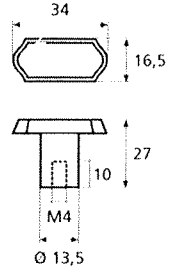

MEUBELKNOPPEN

Louis XVI

◆ Verkrijgbaar in massief messing