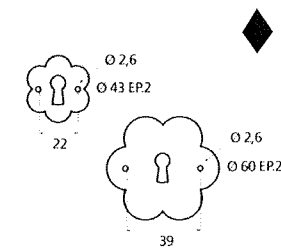

MEUBELROZETTEN

Mélusine

◆ Verkrijgbaar in massief messing