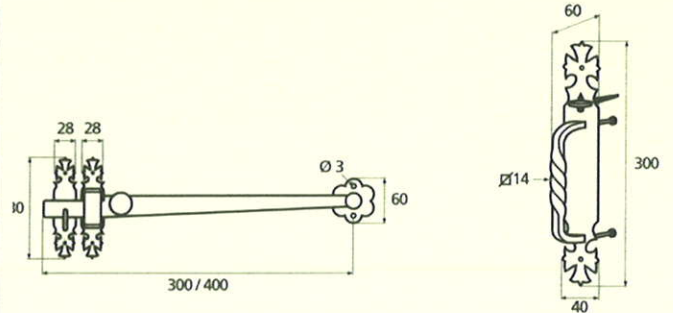

Armorique

Longueur ergot poucier : 70 mm