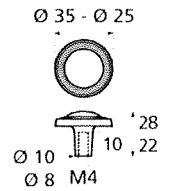

MEUBELKNOPPEN

Régence

◆ Verkrijgbaar in massief messing