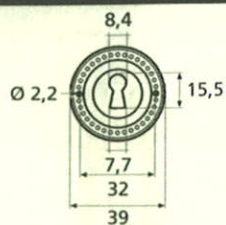

KRUKPLATEN - ROZETTEN

Louis XVI

Avec support de fixation vis non apparentes

◆ Verkrijgbaar in massief messing - elke plaat/rozet bestaat voor huissleutels en cilinder en toiletgarnituur