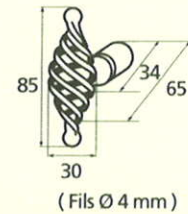

Saint Germain