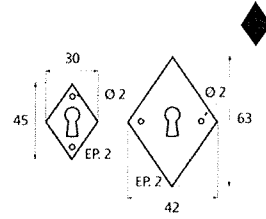

MEUBELROZETTEN

Dune

◆ Verkrijgbaar in massief messing