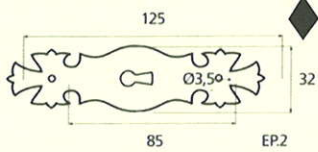

KRUKPLATEN - ROZETTEN

Armorique

Avec support de fixation vis non apparentes

◆ Verkrijgbaar in massief messing - elke plaat/rozet bestaat voor huissleutels en cilinder en toiletgarnituur