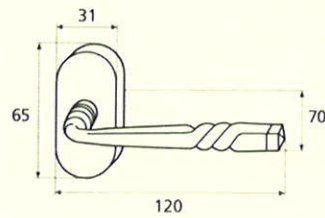

RAAMKRUKKEN (SELECTIE)

Armorique

Manoir

Cévennes

Saint Germain

Montségur

Manoir

Saint Germain

◆ Verkrijgbaar in massief messing - elke deurkruk is standaard verkrijgbaar als raamkruk