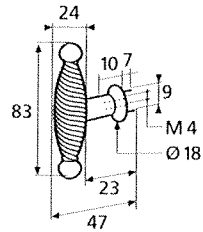

MEUBELKNOPPEN

Rond   Petit   Belle époque   Ovale   Large