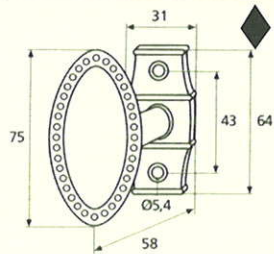

TOILETGARNITUREN

RAAMLIJVEN

Louis XVI

◆ Verkrijgbaar in massief messing