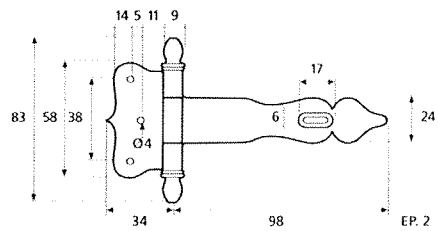

Liane

◆ Verkrijgbaar in massief messing