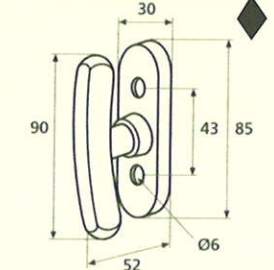

RAAMLIJVEN

Marine

◆ Verkrijgbaar in massief messing