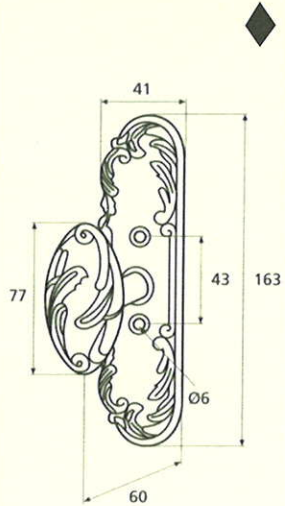

RAAMLIJVEN

Louis XV

◆ Verkrijgbaar in massief messing