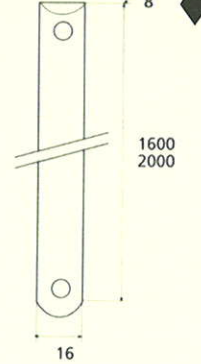

Tringle

◆ Verkrijgbaar in massief messing