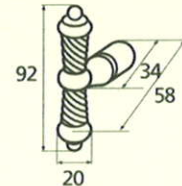

KNOPKRUKKEN

Périgord

KNOPKRUKKEN - DEURSTOPPEN

◆ Verkrijgbaar in massief messing - elke knopkruk is verkrijgbaar als raamkruk