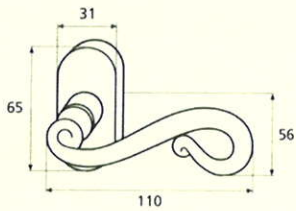

RAAMKRUKKEN (SELECTIE)

Armorique

Manoir

Cévennes

Saint Germain

Montségur

Manoir

Saint Germain

◆ Verkrijgbaar in massief messing - elke deurkruk is standaard verkrijgbaar als raamkruk