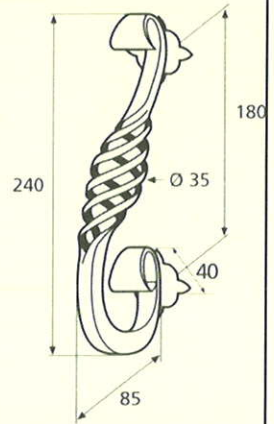

Saint Germain Galbée