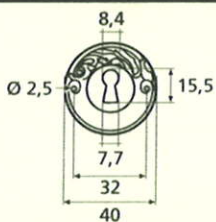

KRUKPLATEN - ROZETTEN

Louis XV

Avec support de fixation vis non apparentes

◆ Verkrijgbaar in massief messing - elke plaat/rozet bestaat voor huissleutels en cilinder en toiletgarnituur