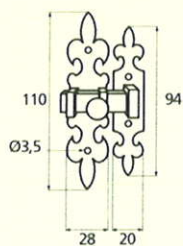

Montségur larg. réd.