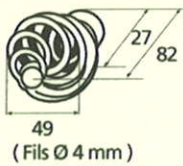

Saint Germain-boule