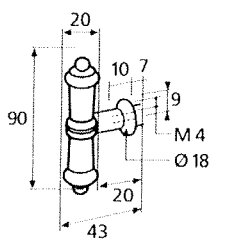

V   VI   Liane   VII