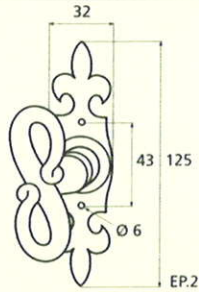

TOILETGARNITUREN

RAAMLIJVEN

Mediëval

◆ Verkrijgbaar in massief messing