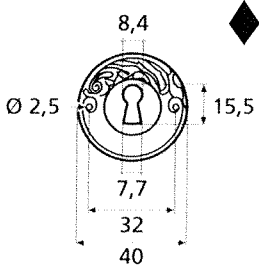

MEUBELROZETTEN

Belle époque

Belle époque

Liane

Écume

Belle époque

Louis XV

Louis XVI

Régence

◆ Verkrijgbaar in massief messing