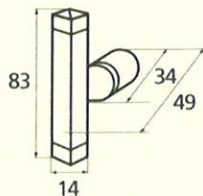

KNOPKRUKKEN

KNOPKRUKKEN - DEURSTOPPEN

Camargue

◆ Verkrijgbaar in massief messing - elke knopkruk is verkrijgbaar als raamkruk