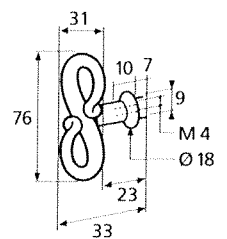

V   VI   Liane   VII