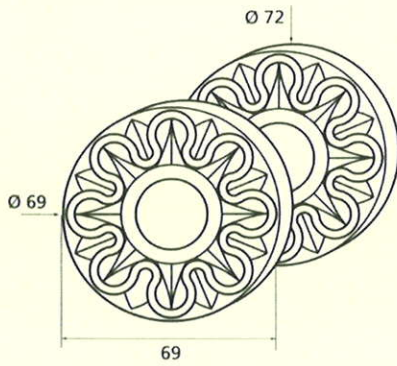

DEURTOPPEN - JUDAS

Armorique

Manoir

Saint Germain

Louis XV

Marine

◆ Verkrijgbaar in massief messing