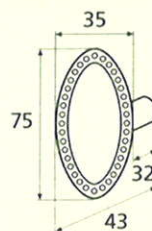

KNOPKRUKKEN

KNOPKRUKKEN - DEURSTOPPEN

Louis XVI

◆ Verkrijgbaar in massief messing - elke knopkruk is verkrijgbaar als raamkruk