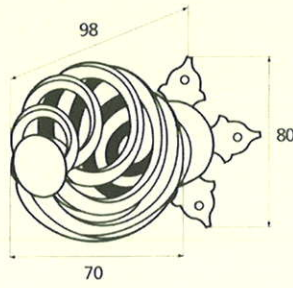

Saint Germain