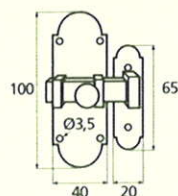

France

France larg. réd.

◆ Verkrijgbaar in massief messing

SCHUIVEN (PLATTE SCHUIVEN)

Montségur	Médiéval	Armorique	Armorique « Portail »	Castel
 <p>Technical drawing of the Montségur sliding door handle. It features a circular knob at the top and a handle with a decorative, slightly curved end. Dimensions include a total height of 250mm and 400mm, a width of 40mm, and a mounting plate of 16x6mm. The handle has a diameter of 4mm and a length of 140mm. The mounting plate is labeled EP.2.</p>	 <p>Technical drawing of the Médiéval sliding door handle. It has a circular knob and a handle with a decorative, curved end. Dimensions include a total height of 250mm and 400mm, a width of 40mm, and a mounting plate of 14x8mm. The handle has a diameter of 4mm and a length of 140mm. The mounting plate is labeled EP.4.</p>	 <p>Technical drawing of the Armorique sliding door handle. It features a circular knob and a handle with a decorative, curved end. Dimensions include a total height of 250mm and 400mm, a width of 40mm, and a mounting plate of 16x6mm. The handle has a diameter of 4mm and a length of 150mm. The mounting plate is labeled EP.2.</p>	 <p>Technical drawing of the Armorique « Portail » sliding door handle. It has a circular knob and a handle with a decorative, curved end. Dimensions include a total height of 400mm and 600mm, a width of 50mm, and a mounting plate of 12mm. The handle has a diameter of 4mm and a length of 180mm. The mounting plate is labeled EP.2.</p>	 <p>Technical drawing of the Castel sliding door handle. It features a circular knob and a handle with a decorative, curved end. Dimensions include a total height of 250mm and 400mm, a width of 40mm, and a mounting plate of 14x8mm. The handle has a diameter of 4mm and a length of 150mm. The mounting plate is labeled EP.4.</p>
Provence	France	Renaissance	Gâche platine - Gâche à pattes	
 <p>Technical drawing of the Provence sliding door handle. It has a circular knob and a handle with a decorative, curved end. Dimensions include a total height of 250mm and 400mm, a width of 40mm, and a mounting plate of 16x6mm. The handle has a diameter of 4mm and a length of 140mm. The mounting plate is labeled EP.2.</p>	 <p>Technical drawing of the France sliding door handle. It features a circular knob and a handle with a decorative, curved end. Dimensions include a total height of 250mm and 400mm, a width of 40mm, and a mounting plate of 16x6mm. The handle has a diameter of 4mm and a length of 100mm. The mounting plate is labeled EP.2.</p>	 <p>Technical drawing of the Renaissance sliding door handle. It has a circular knob and a handle with a decorative, curved end. Dimensions include a total height of 250mm and 400mm, a width of 45mm, and a mounting plate of 14x8mm. The handle has a diameter of 4mm and a length of 150mm. The mounting plate is labeled EP.4.</p>	<p>Gâche platine - Gâche à pattes</p>  <p>Technical drawings of the Gâche platine and Gâche à pattes components. The Gâche platine has a width of 61mm, a height of 12mm, and a diameter of 4mm. The Gâche à pattes has a width of 51mm, a height of 40mm, and a diameter of 4mm. The Gâche à pattes also has a width of 34mm and a height of 24mm. The Gâche à pattes also has a width of 18mm and a height of 52mm. The Gâche à pattes also has a width of 10mm and a height of 10mm. The Gâche à pattes also has a width of 22mm and a height of 48mm. The Gâche à pattes also has a width of 12.5mm and a height of 25mm. The Gâche à pattes also has a width of 38mm and a height of 50mm. The Gâche à pattes also has a width of 11mm and a height of 70mm. The Gâche à pattes also has a width of 13mm and a height of 52mm. The Gâche à pattes also has a width of 12mm and a height of 64mm.</p> <p>Pour référence Armorique "Portail"</p> <p>Pour référence Montségur, Armorique, Provence, France</p> <p>Pour référence Médiéval, Castel, Renaissance</p>	