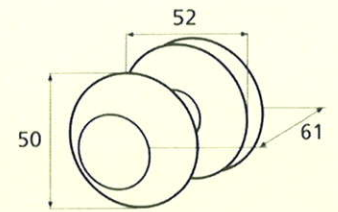

DEURTOPPEN - JUDAS

Armorique

Manoir

Saint Germain

Marine

◆ Verkrijgbaar in massief messing