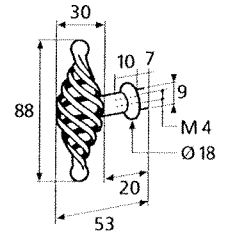

MEUBELKNOPPEN

Rond   Petit   Belle époque   Ovale   Large