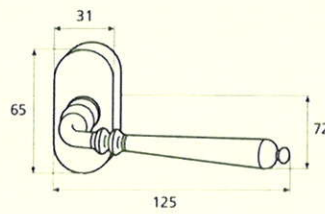

RAAMKRUKKEN (SELECTIE)

Armorique

Manoir

Cévennes

Saint Germain

Montségur

Manoir

Saint Germain

◆ Verkrijgbaar in massief messing - elke deurkruk is standaard verkrijgbaar als raamkruk