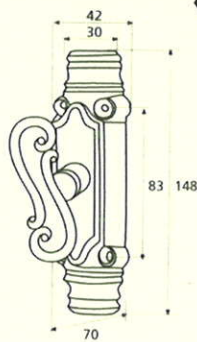

RAAMCREMONES - ESPAGNOLETTEN

Rehausse

Louis XV

◆ Verkrijgbaar in massief messing