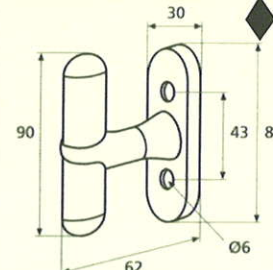

Equinoxe noyer