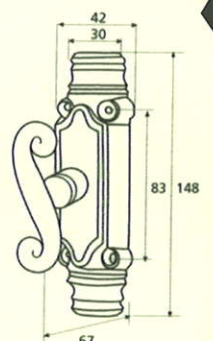

RAAMCREMONES - ESPAGNOLETTEN

Cévennes

Rehausse

◆ Verkrijgbaar in massief messing