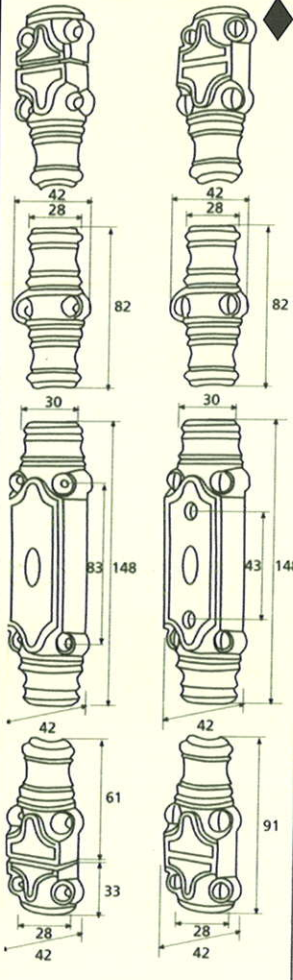

RAAMCREMONES - ESPAGNOLETTEN

Crémone et fausse crémone