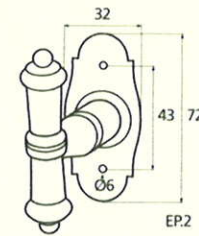

TOILETGARNITUREN

RAAMLIJVEN

Trianon

◆ Verkrijgbaar in massief messing