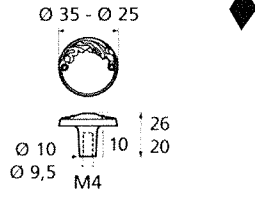

MEUBELKNOPPEN

Louis XV I

◆ Verkrijgbaar in massief messing