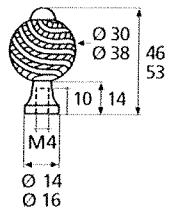

MEUBELKNOPPEN

Rond   Petit   Belle époque   Ovale   Large