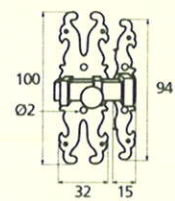

Gâche à pointes

Cévennes