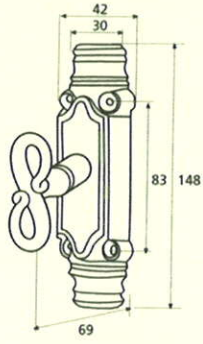

RAAMCREMONES - ESPAGNOLETTEN

Montségur

Rehausse

◆ Verkrijgbaar in massief messing