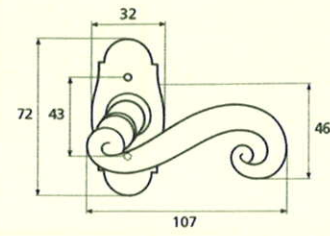

Manoir

Cévennes