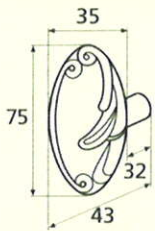

Marine

Louis XV