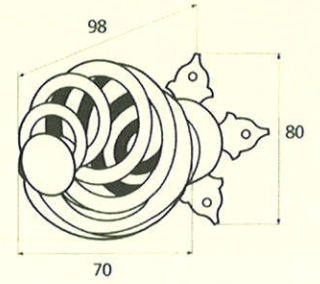

DEURTOPPEN - JUDAS

Armorique

Manoir

Saint Germain

Marine

◆ Verkrijgbaar in massief messing