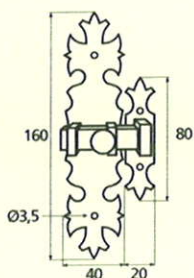

SCHUIVEN

Montségur

Montségur larg. réd.

Médiéval

Cévennes

Armorique

Armorique larg. réd.

Castel

Manoir

Renaissance

France

France larg. réd.

◆ Verkrijgbaar in massief messing