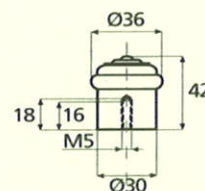

KNOPKRUKKEN

KNOPKRUKKEN - DEURSTOPPEN

◆ Verkrijgbaar in massief messing - elke knopkruk is verkrijgbaar als raamkruk