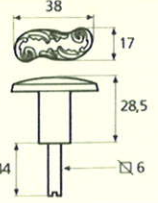

TOILETGARNITUREN

Louis XV

RAAMLIJVEN

◆ Verkrijgbaar in massief messing