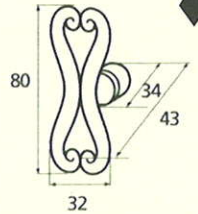

KNOPKRUKKEN

KNOPKRUKKEN - DEURSTOPPEN

Ouessant

◆ Verkrijgbaar in massief messing - elke knopkruk is verkrijgbaar als raamkruk