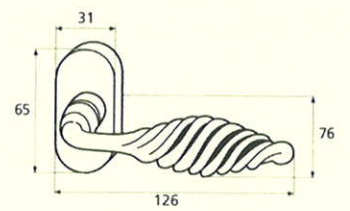

Saint Germain

◆ Verkrijgbaar in massief messing - elke deurkruk is standaard verkrijgbaar als raamkruk