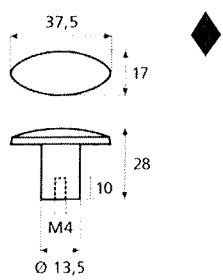

MEUBELKNOPPEN

Ecume

◆ Verkrijgbaar in massief messing