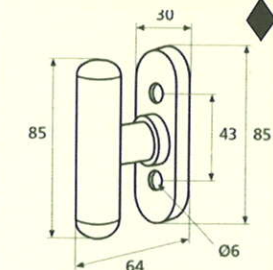

RAAMLIJVEN

Europe LP

◆ Verkrijgbaar in massief messing