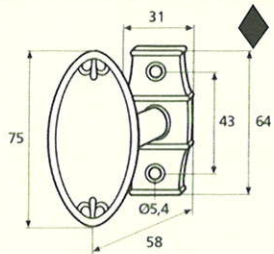

TOILETGARNITUREN

RAAMLIJVEN

Régence

◆ Verkrijgbaar in massief messing