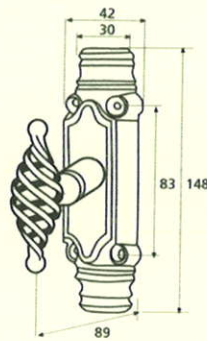

Saint Germain