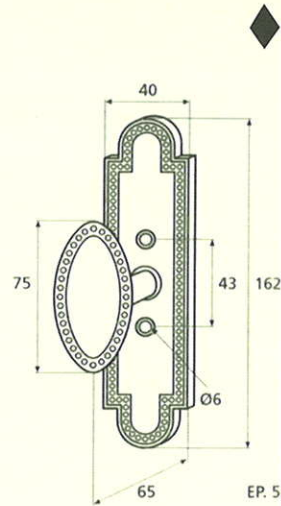

Louis XVI

◆ Verkrijgbaar in massief messing