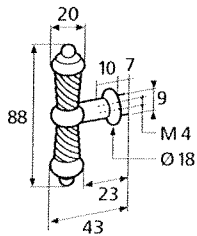

Belle époque "T"