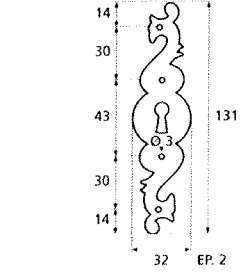

MEUBELROZETTEN

Dune

◆ Verkrijgbaar in massief messing