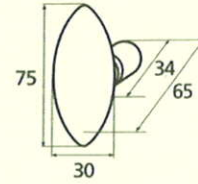

KNOPKRUKKEN

Olive GM

KNOPKRUKKEN - DEURSTOPPEN

◆ Verkrijgbaar in massief messing - elke knopkruk is verkrijgbaar als raamkruk