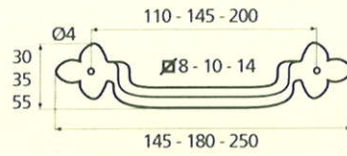

Montségur lisse