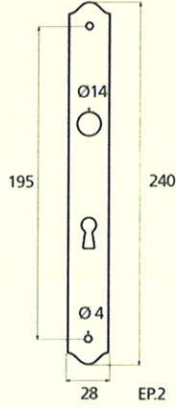

France larg. red.