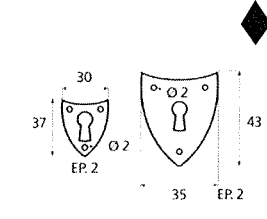

MEUBELROZETTEN

Dune

◆ Verkrijgbaar in massief messing