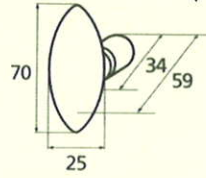

KNOPKRUKKEN

Olive

KNOPKRUKKEN - DEURSTOPPEN

◆ Verkrijgbaar in massief messing - elke knopkruk is verkrijgbaar als raamkruk