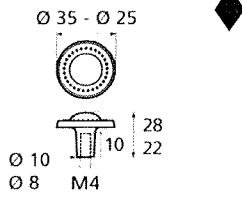

MEUBELKNOPPEN

Louis XVI I