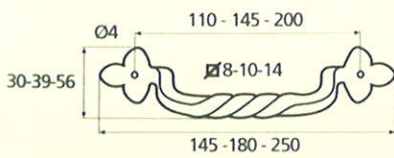

Montségur torsadé