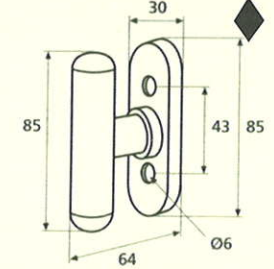

RAAMLIJVEN

Europe LC

◆ Verkrijgbaar in massief messing