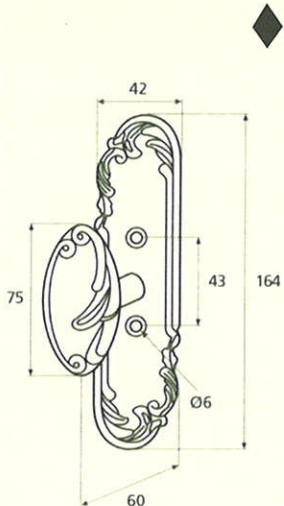

RAAMLIJVEN

Louis XV

◆ Verkrijgbaar in massief messing