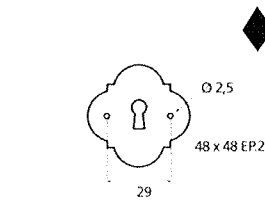

MEUBELROZETTEN

Mélusine

◆ Verkrijgbaar in massief messing