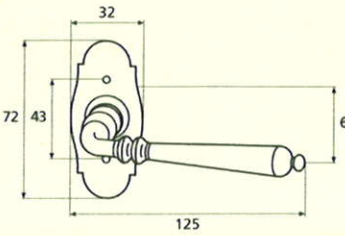

Armorique

Manoir