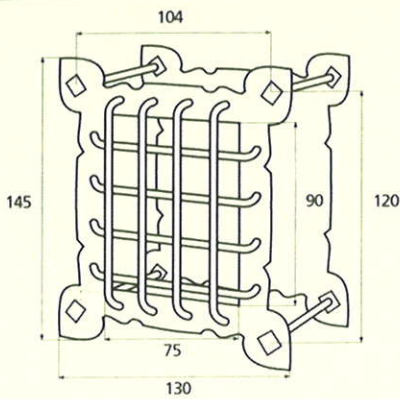

Saint Germain