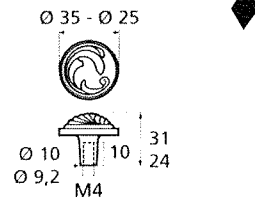

MEUBELKNOPPEN

Louis XV II

◆ Verkrijgbaar in massief messing