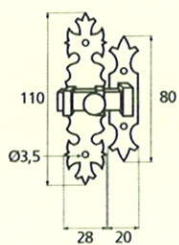

Armorique larg. réd.