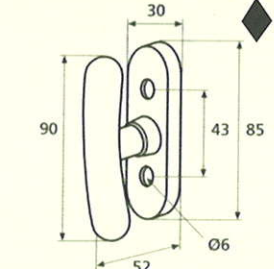

Marine plat