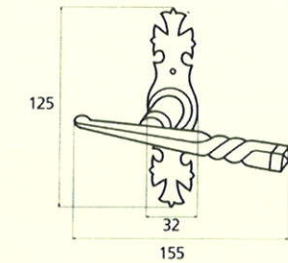

RAAMKRUKKEN (SELECTIE)

Armorique

Manoir

Cévennes

Saint Germain

Montségur

Armorique

Manoir

Saint Germain

◆ Verkrijgbaar in massief messing - elke deurkruk is standaard verkrijgbaar als raamkruk