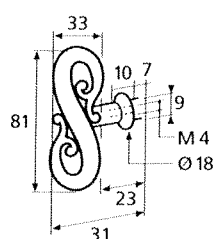

V   VI   Liane   VII