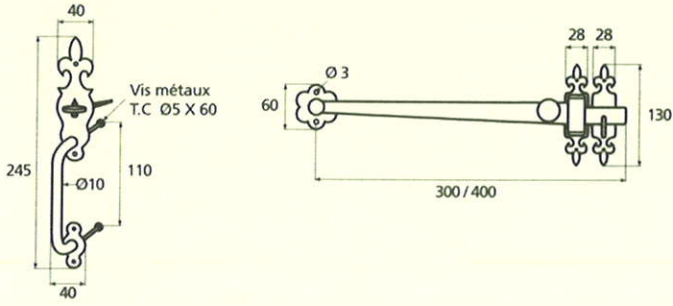

KLINKESPELEN - BRIEVENKLEPPEN

Montségur

Longueur ergot poucier : 70 mm