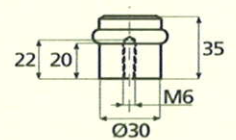

◆ Verkrijgbaar in massief messing - elke knopkruk is verkrijgbaar als raamkruk