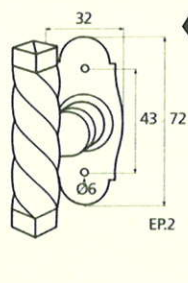

TOILETGARNITUREN

RAAMLIJVEN

Armorique

◆ Verkrijgbaar in massief messing