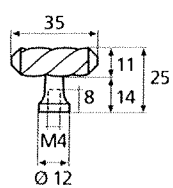

"T"   Rond   Mélusine   France