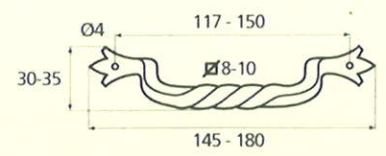

Armorique torsadée