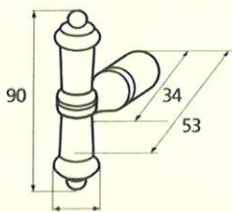

KNOPKRUKKEN

KNOPKRUKKEN - DEURSTOPPEN

Tradition

◆ Verkrijgbaar in massief messing - elke knopkruk is verkrijgbaar als raamkruk