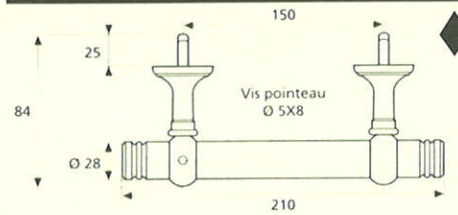

DEURGREPEN

France

◆ Verkrijgbaar in massief messing