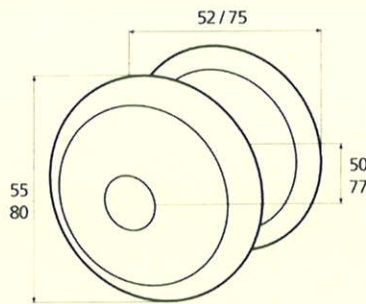

France

Marine