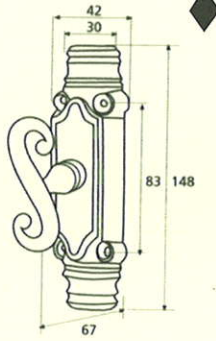

RAAMCREMONES - ESPAGNOLETTEN

Provence

Rehausse

◆ Verkrijgbaar in massief messing