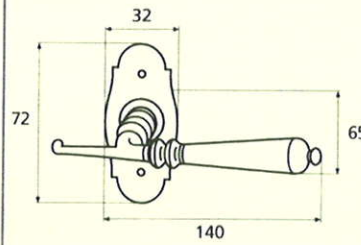

RAAMKRUKKEN (SELECTIE)

Armorique

Manoir

Cévennes

Saint Germain

Montségur

Manoir

Saint Germain

◆ Verkrijgbaar in massief messing - elke deurkruk is standaard verkrijgbaar als raamkruk