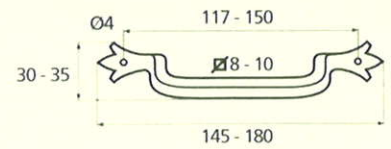

Armorique lisse