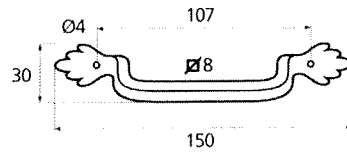

II

III Dune

IV

V

Dune

Inwerkschelp

Ecume

Tafelhoek dicht