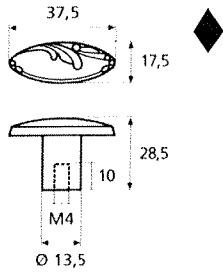

Louis XV III