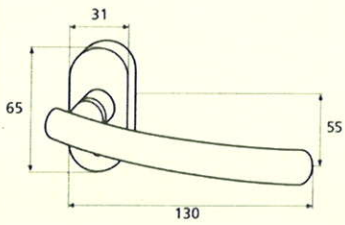

RAAMKRUKKEN (SELECTIE)

Armorique

Manoir

Cévennes

Saint Germain

Montségur

Manoir

Saint Germain

◆ Verkrijgbaar in massief messing - elke deurkruk is standaard verkrijgbaar als raamkruk