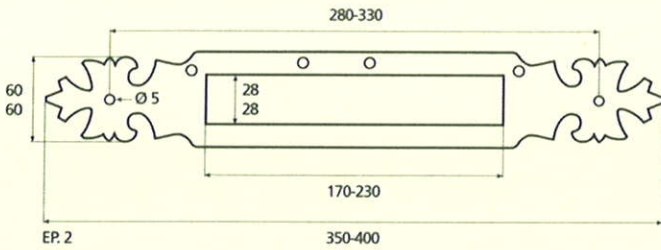

KLINKESPELEN - BRIEVENKLEPPEN

Montségur

Longueur ergot poucier : 70 mm

Armorique

Longueur ergot poucier : 70 mm

Armorique

France

Castel

◆ Verkrijgbaar in massief messing