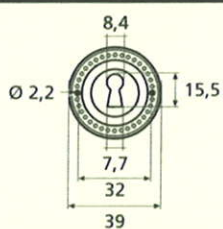

KRUKPLATEN - ROZETTEN

Louis XVI

Avec support de fixation vis non apparentes

◆ Verkrijgbaar in massief messing - elke plaat/rozet bestaat voor huissleutels en cilinder en toiletgarnituur