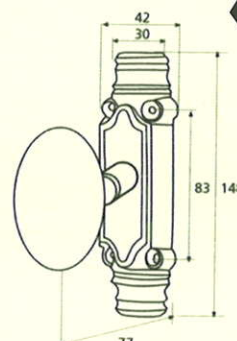

France "ovale"