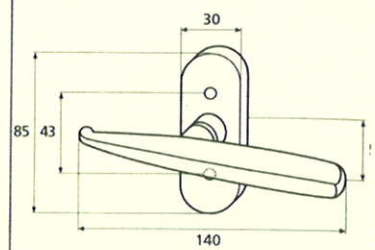

RAAMKRUKKEN (SELECTIE)

Armorique

Manoir

Cévennes

Saint Germain

Montségur

Manoir

Saint Germain

◆ Verkrijgbaar in massief messing - elke deurkruk is standaard verkrijgbaar als raamkruk