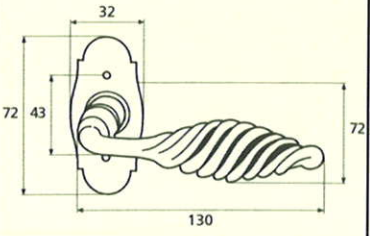

Marine

Saint Germain