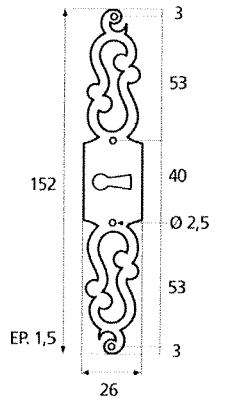

MEUBELROZETTEN

Belle époque

Belle époque

Liane

Écume

Belle époque

Louis XV

Louis XVI

Régence

◆ Verkrijgbaar in massief messing