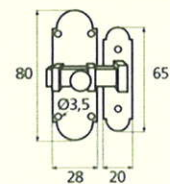

France

France larg. réd.

◆ Verkrijgbaar in massief messing

SCHUIVEN (PLATTE SCHUIVEN)

Montségur	Médiéval	Armorique	Armorique « Portail »	Castel
 <p>Technical drawing of the Montségur sliding door handle. It features a circular knob at the top and a handle with a decorative, slightly curved end. Dimensions include a total height of 250mm and 400mm, a width of 40mm, and a mounting plate of 16x6mm. The handle has a diameter of 4mm and a length of 140mm. The mounting plate is labeled EP.2.</p>	 <p>Technical drawing of the Médiéval sliding door handle. It has a circular knob and a handle with a decorative, curved end. Dimensions include a total height of 250mm and 400mm, a width of 40mm, and a mounting plate of 14x8mm. The handle has a diameter of 4mm and a length of 140mm. The mounting plate is labeled EP.4.</p>	 <p>Technical drawing of the Armorique sliding door handle. It features a circular knob and a handle with a decorative, curved end. Dimensions include a total height of 250mm and 400mm, a width of 40mm, and a mounting plate of 16x6mm. The handle has a diameter of 4mm and a length of 150mm. The mounting plate is labeled EP.2.</p>	 <p>Technical drawing of the Armorique « Portail » sliding door handle. It has a circular knob and a handle with a decorative, curved end. Dimensions include a total height of 400mm and 600mm, a width of 50mm, and a mounting plate of 12mm. The handle has a diameter of 4mm and a length of 180mm. The mounting plate is labeled EP.2.</p>	 <p>Technical drawing of the Castel sliding door handle. It features a circular knob and a handle with a decorative, curved end. Dimensions include a total height of 250mm and 400mm, a width of 40mm, and a mounting plate of 14x8mm. The handle has a diameter of 4mm and a length of 150mm. The mounting plate is labeled EP.4.</p>
Provence	France	Renaissance	Gâche platine - Gâche à pattes	
 <p>Technical drawing of the Provence sliding door handle. It has a circular knob and a handle with a decorative, curved end. Dimensions include a total height of 250mm and 400mm, a width of 40mm, and a mounting plate of 16x6mm. The handle has a diameter of 4mm and a length of 140mm. The mounting plate is labeled EP.2.</p>	 <p>Technical drawing of the France sliding door handle. It features a circular knob and a handle with a decorative, curved end. Dimensions include a total height of 250mm and 400mm, a width of 40mm, and a mounting plate of 16x6mm. The handle has a diameter of 4mm and a length of 100mm. The mounting plate is labeled EP.2.</p>	 <p>Technical drawing of the Renaissance sliding door handle. It has a circular knob and a handle with a decorative, curved end. Dimensions include a total height of 250mm and 400mm, a width of 45mm, and a mounting plate of 14x8mm. The handle has a diameter of 4mm and a length of 150mm. The mounting plate is labeled EP.4.</p>	<p>Gâche platine - Gâche à pattes</p>  <p>Technical drawings of the Gâche platine and Gâche à pattes components. The Gâche platine has a width of 61mm, a height of 12mm, and a diameter of 4mm. The Gâche à pattes has a width of 51mm, a height of 40mm, and a diameter of 4mm. The Gâche à pattes also has a width of 34mm and a height of 24mm. The Gâche à pattes also has a width of 18mm and a height of 52mm. The Gâche à pattes also has a width of 10mm and a height of 10mm. The Gâche à pattes also has a width of 22mm and a height of 48mm. The Gâche à pattes also has a width of 12.5mm and a height of 25mm. The Gâche à pattes also has a width of 38mm and a height of 50mm. The Gâche à pattes also has a width of 11mm and a height of 70mm. The Gâche à pattes also has a width of 13mm and a height of 52mm. The Gâche à pattes also has a width of 12mm and a height of 64mm.</p> <p>Pour référence Armorique "Portail"</p> <p>Pour référence Montségur, Armorique, Provence, France</p> <p>Pour référence Médiéval, Castel, Renaissance</p>	