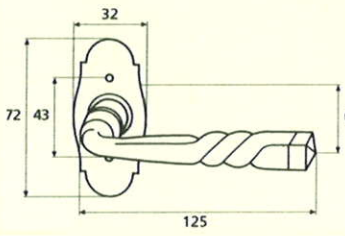

Narval

RAAMKRUKKEN (SELECTIE)

Armorique