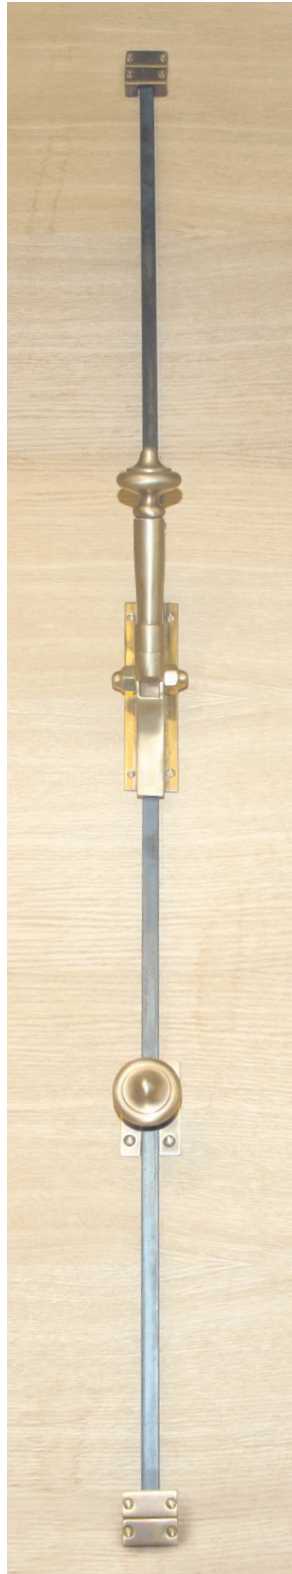

ML 9.N5.X

ML 9.N6.X

ML 9.N7.X

ML 9.N11.X

ML 9.N12.X

ML 9.N13.X

ML 9.N15.X

DOOR HANDLES

deurkrukken

ML 9.N16.X

ML 9.N18.X

ML 9.N19.X

ML 9.N21.X

ML 9.N22.X

ML 9.N23.X

ML 9.N27.X

BESPOKE CASTING

ML 9.N29+N30.X

ML 9.N3+N28.X

STERLING SILVER PLATED

ML 9.NA1.X

ML 9.NA2.X

ML 9.NA3.X

ML 9.NNORM17.X

ML 9.NG10.X

WINDOW ESPAGNOLETTE
raampomp

ML 9.N1022.X

ML 9.N1023.X

ML 9.N1024.X

WINDOW ESPAGNOLETTE

raampomp

ML 9.N20.X