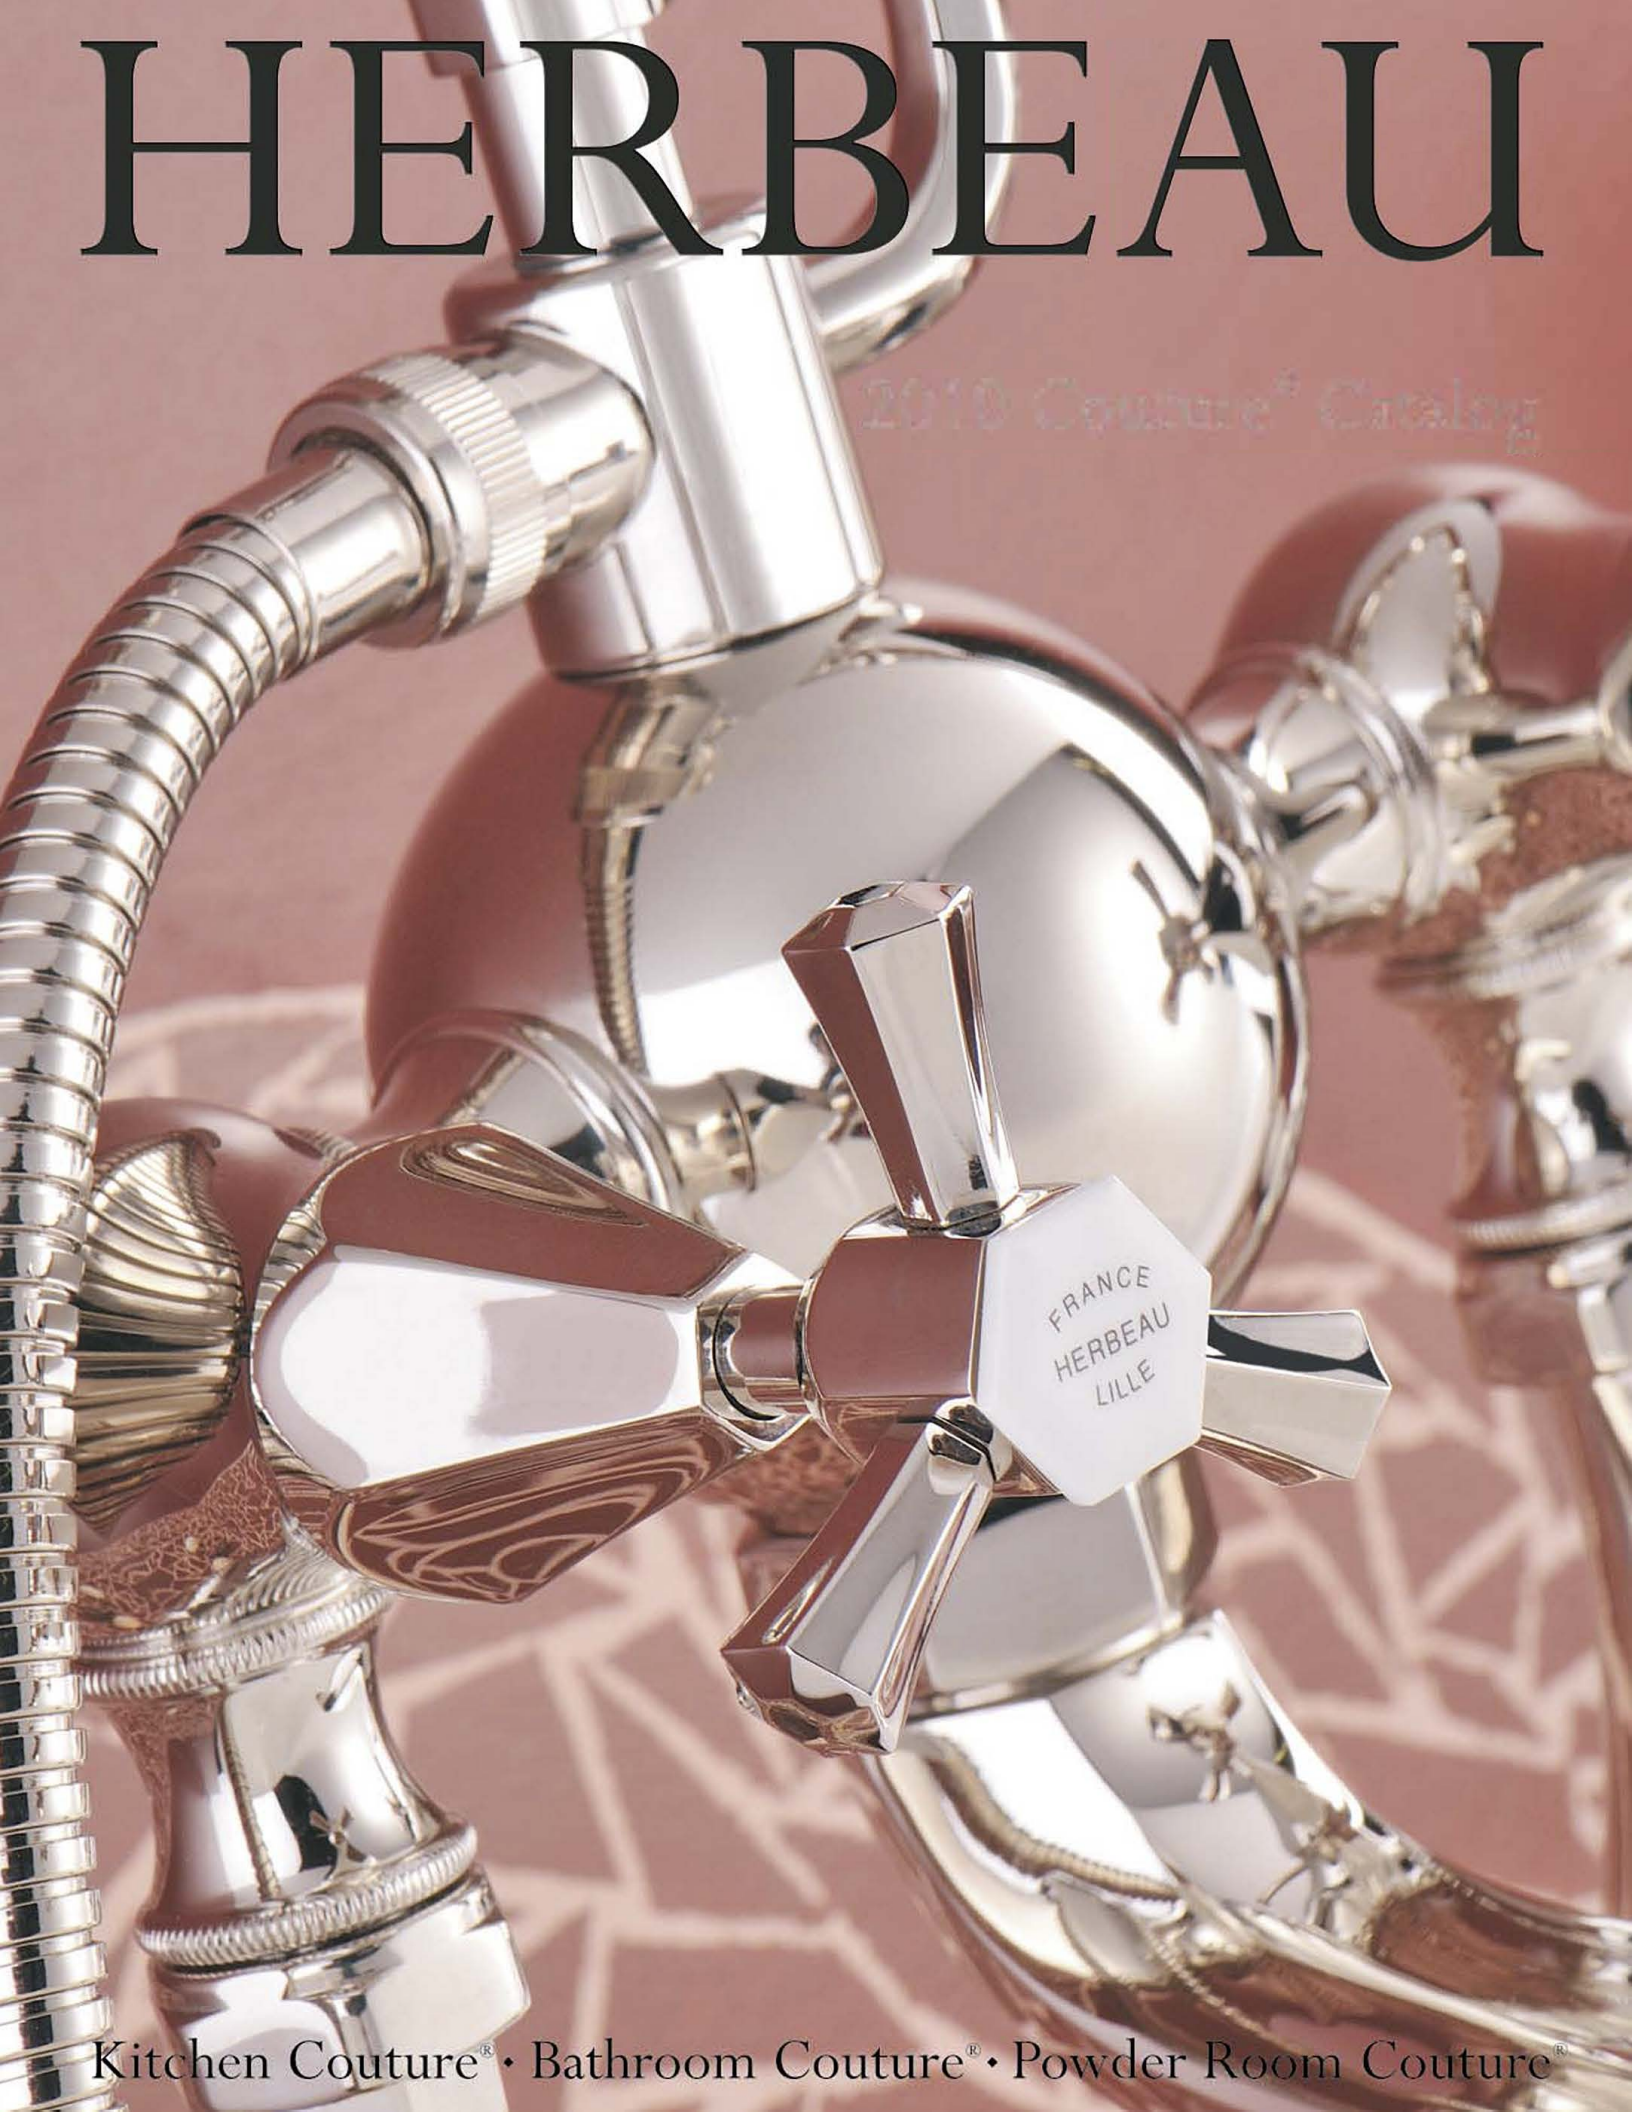

HERBEAU

2010 Couture® Catalog

Kitchen Couture® • Bathroom Couture® • Powder Room Couture®