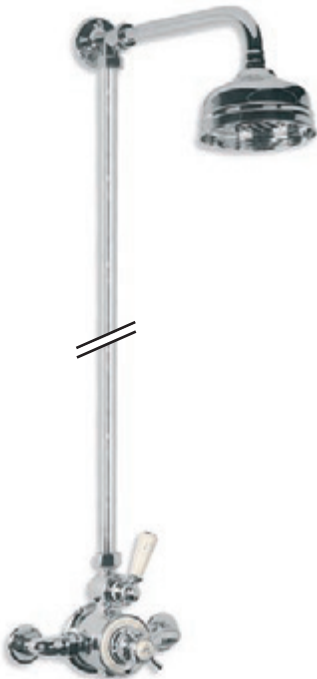

GD 8823
EXPOSED THERMOSTATIC BATH
AND SHOWER VALVE WITH CRADLE
AND CLASSIC HANDSET (AVAILABLE
WALL OR DECK MOUNTED)

GD 8712
CONCEALED GODOLPHIN
THERMOSTATIC MIXING VALVE WITH
CLASSIC HANDSET AND SHOWER KIT
(ORDER HANDSET SEPARATELY)

GD 8711
CONCEALED THERMOSTATIC
MIXING VALVE WITH SLIDING RAIL
AND SHOWER KIT
(ORDER HANDSET SEPARATELY)

GD 8800
ARCHIPELAGO THERMOSTATIC
MIXING SHOWER VALVE

GD 8801
ARCHIPELAGO THERMOSTATIC
VALVE AND FLOW CONTROL
(ORDER HANDSET SEPARATELY)