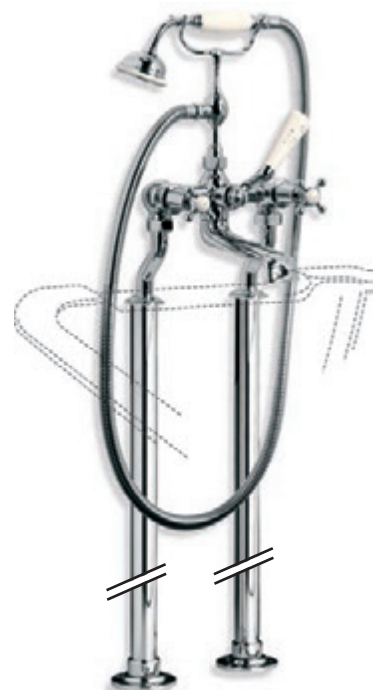

CH 1145
CONNAUGHT BATH SHOWER
MIXER WITH STANDPIPE SLEEVES AND
ADJUSTABLE BASEPLATES FOR
RIM MOUNTING