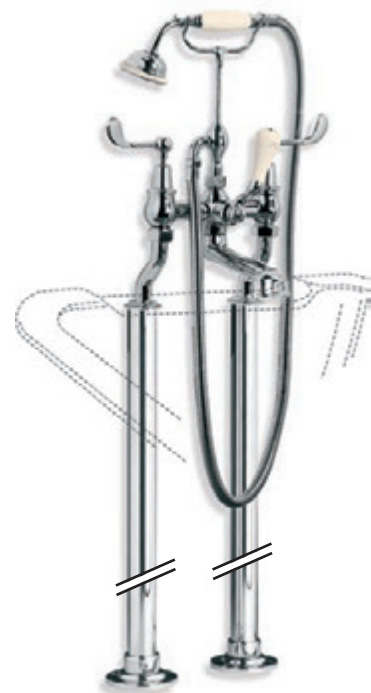

CL 1145
CONNAUGHT BATH SHOWER
MIXER WITH STANDPIPE SLEEVES AND
ADJUSTABLE BASEPLATES FOR
RIM MOUNTING