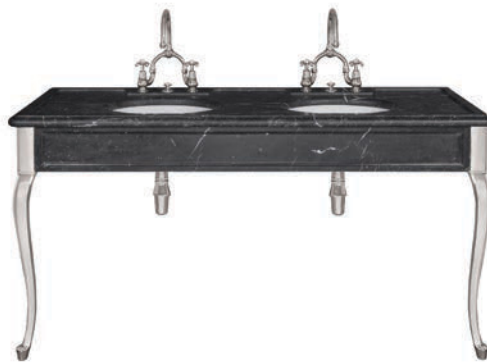

PAGE 44

CONSOLE INDEX

EDWARDIAN

LB6434BK INCL. UNDER-MOUNT BASINS LB7220  
TWIN BATHROOM CONSOLE WITH SILVER NICKEL PLATED SOLID BRASS LEGS, CERAMIC BASIN  
& MATTE, ACID ETCHED, BLACK MARQUINA MARBLE COUNTER  
LENGTH 1700MM X DEPTH 590MM X HEIGHT 897MM

PAGE 14

LA CHAPELLE

LB6435BK INCL. UNDER-MOUNT BASINS LB7220  
TWIN BATHROOM CONSOLE WITH SILVER NICKEL PLATED SOLID BRASS LEGS, CERAMIC BASIN  
& MATTE, ACID ETCHED, BLACK MARQUINA MARBLE COUNTER  
LENGTH 1700MM X DEPTH 590MM X HEIGHT 897MM