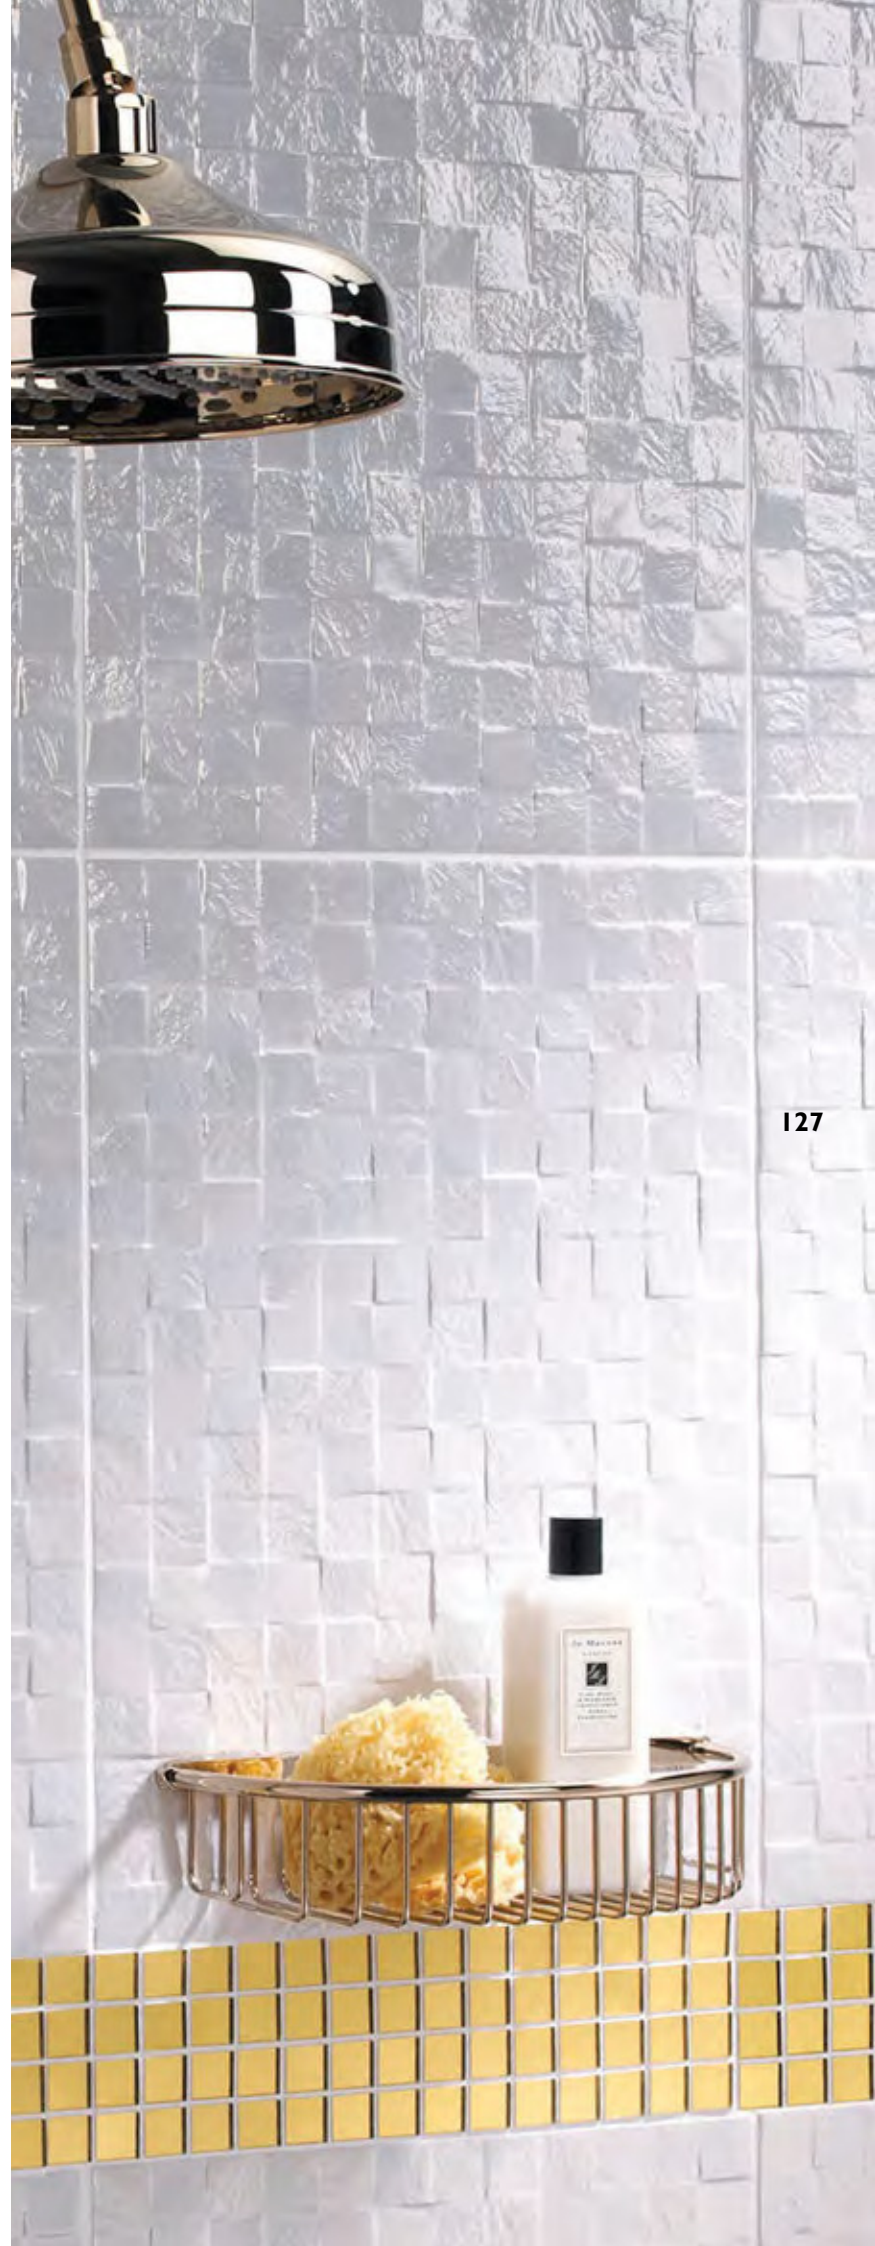

N7905
Available in **CP** finish

FINISHES *(available in these finishes unless otherwise stated)*

CP Chrome plate

Shower accessories

126

Every Samuel Heath shower basket is constructed by hand. Each basket 'wire' is hand positioned and crimped securely in place, never soldered, so your basket will remain perfect for years to come