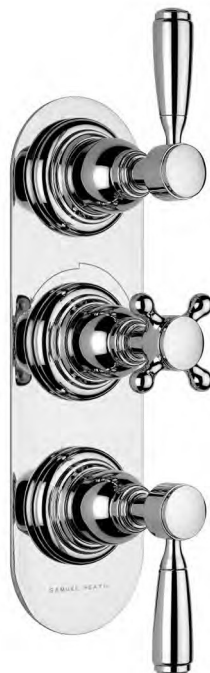

V202-T
V203-T
V202-T requires V135-IS
(WRAS Approved in UK)

V203-T requires V132-IS