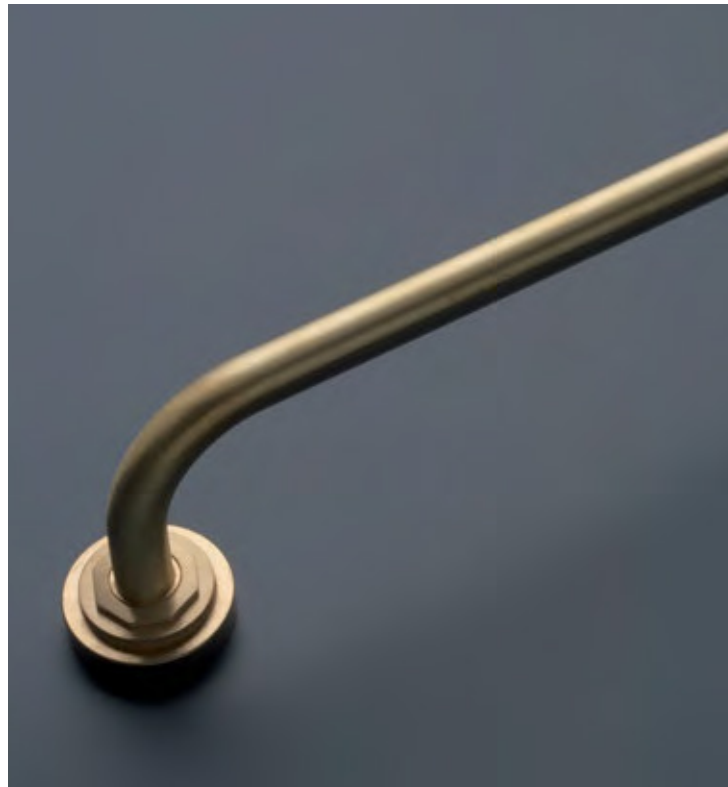

LANDMARK INDUSTRIAL

V7K09LK-RH Single lever basin mixer with pop-up waste (Right handed) in **URB** urban brass finish

*V702-TLK Twin control thermostatic shower in **SSB** stainless steel with matt black chrome finish also **V663** shower head and **V769** ceiling tube in **SSF** stainless steel finish*

LANDMARK INDUSTRIAL

21

*N7655K-B Towel rail in **URB** urban brass finish*

Bold and authoritative with precisely machined detailing, Landmark Industrial uses raw with refined in a celebration of contemporary design.