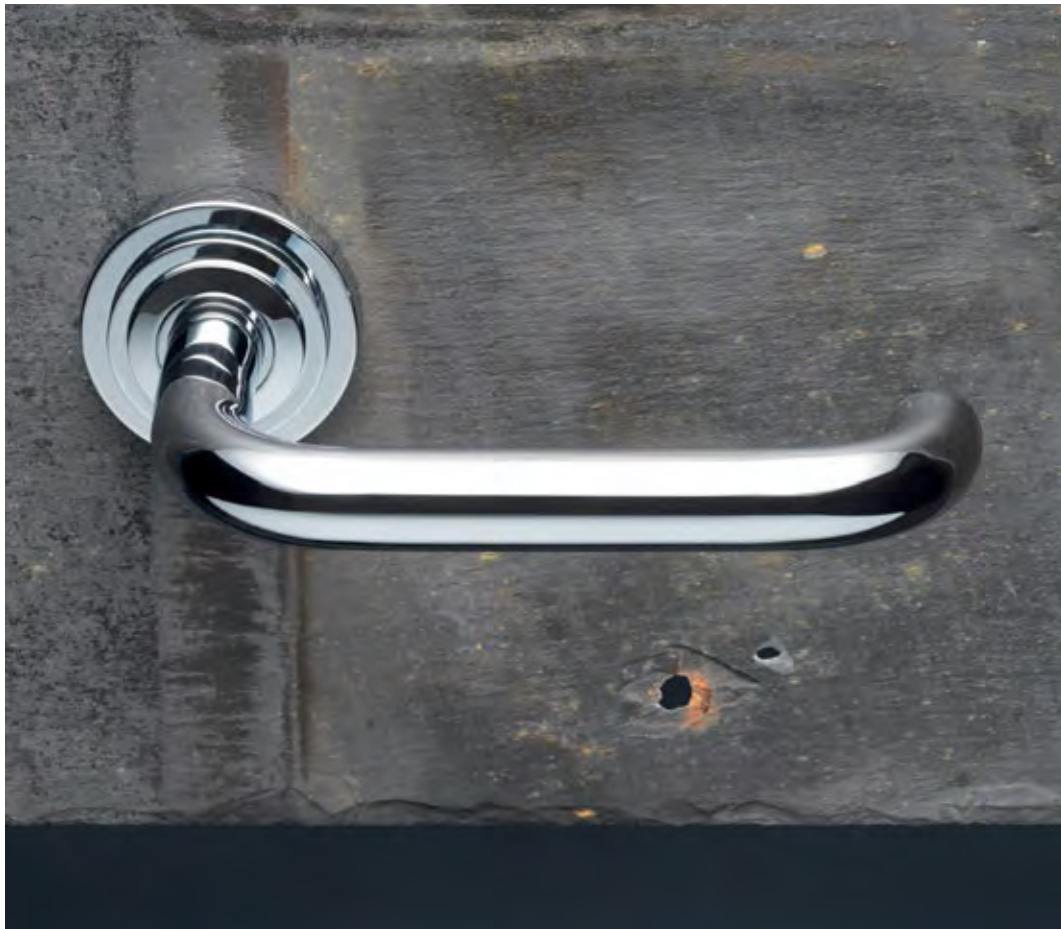

LANDMARK PURE

40