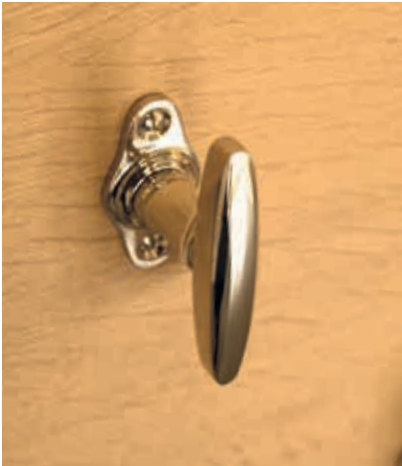

WINDOW HANDLES

raamkrukken

W 9.4001DK.X