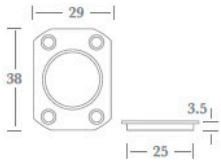

▲ **7810 Subrose for solid doors** - (included as standard with all concealed fix rosettes & backplates).

Supplied with no. 4 x 13mm wood screws