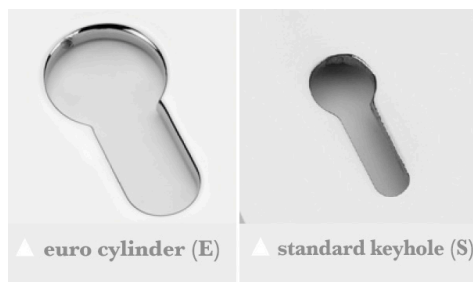

ESCUTCHEONS 44 - 54MM

SLEUTELROZETTEN 44 - 45 MM

FSBP.3202 Face Fixed 3252

FSBP.4702 Face Fixed 4952

FSBP.5902 Face Fixed 5952

FSBP.6702 Face Fixed 6752

FSBP.6802 Face Fixed 6852

	A	B
D (diameter)	Ø 44	Ø 54

	A	B
diameter)	-	Ø 54

grubscrew position on concealed fix versions

	A	B
L x W	44 x 44	54 x 54

DOOR HANDLE ACCESSORIES

DEURKRUK TOEBEHOREN

▲ **7810 Subrose for solid doors** - (included as standard with all concealed fix rosettes & backplates).