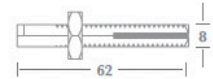

◀ **7818 Single Side Operating Spindle** for use on applications where operation of lever/knob is required on one door face only. Suitable for doors 35-60mm thick.

Designed to provide a strong and secure fixing for the outside fixed dead (dummy) Lever/Knob when used in conjunction with a Night Latch/Electric Strike/Key Fob. Typical applications are hotel bedroom doors and high-end residential apartment entrance doors.