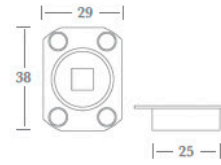

▲ **7814 Fix Dead Dummy Mount Set** (solid doors) - alternative mounting for pairs of levers/knobs using existing spindle.

Supplied with no. 6 x 19mm wood screws