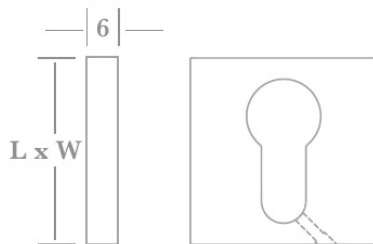

	A	B
diameter)	-	Ø 54

grubscrew position on concealed fix versions

	A	B
L x W	44 x 44	54 x 54

DOOR HANDLE ACCESSORIES

DEURKRUK TOEBEHOREN

▲ **7810 Subrose for solid doors** - (included as standard with all concealed fix rosettes & backplates).