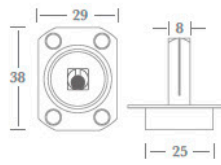

▲ **7813 Fix Dead Dummy Mount** (solid doors) - for single lever/knob, 2 required for pairs of levers/knobs.

Supplied with no. 6 x 19mm wood screws