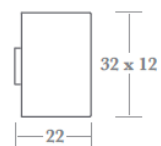

THUMB TURN KNOBS VRIJ / BEZET KNOPPEN

FSBP.T89