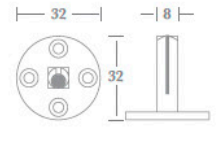

Supplied with no. 4 x 13mm wood screws

Supplied with no. 6 x 32mm wood screws

Supplied with no. 6 x 19mm wood screws

Supplied with no. 6 x 19mm wood screws

Supplied with no. 6 x 19mm wood screws

▲ **7815 Lockpoint Spindle**