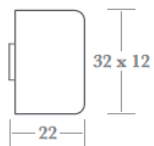

THUMB TURN KNOBS VRIJ / BEZET KNOPPEN

FSBP.T87