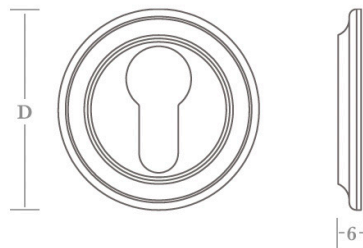

ESCUTCHEONS 44 - 54MM

SLEUTELROZETTEN 44 - 45 MM

FSBP.3202 Face Fixed 3252

FSBP.4702 Face Fixed 4952

FSBP.5902 Face Fixed 5952

FSBP.6702 Face Fixed 6752

FSBP.6802 Face Fixed 6852

	A	B
D (diameter)	Ø 44	Ø 54

	A	B
diameter)	-	Ø 54

grubscrew position on concealed fix versions

	A	B
L x W	44 x 44	54 x 54

DOOR HANDLE ACCESSORIES

DEURKRUK TOEBEHOREN

▲ **7810 Subrose for solid doors** - (included as standard with all concealed fix rosettes & backplates).