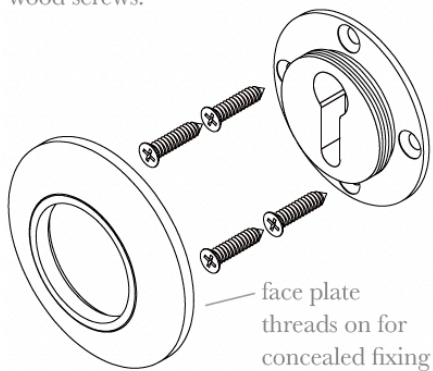

Fixings

Supplied with subrose and no.4 x 13mm wood screws.

FSBP.7578