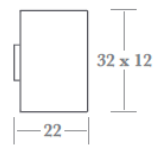

THUMB TURN KNOBS VRIJ / BEZET KNOPPEN

FSBP.T88