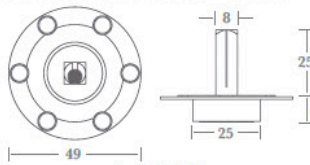

▲ **7811 Fix Dead Dummy Mount** (solid doors) - heavy duty version for doors fitted with a door control and/or seals. For single lever/knob, 2 required for pairs of levers/knobs.

Supplied with no. 6 x 32mm wood screws