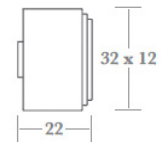

THUMB TURN KNOBS VRIJ / BEZET KNOPPEN

FSBP.T86