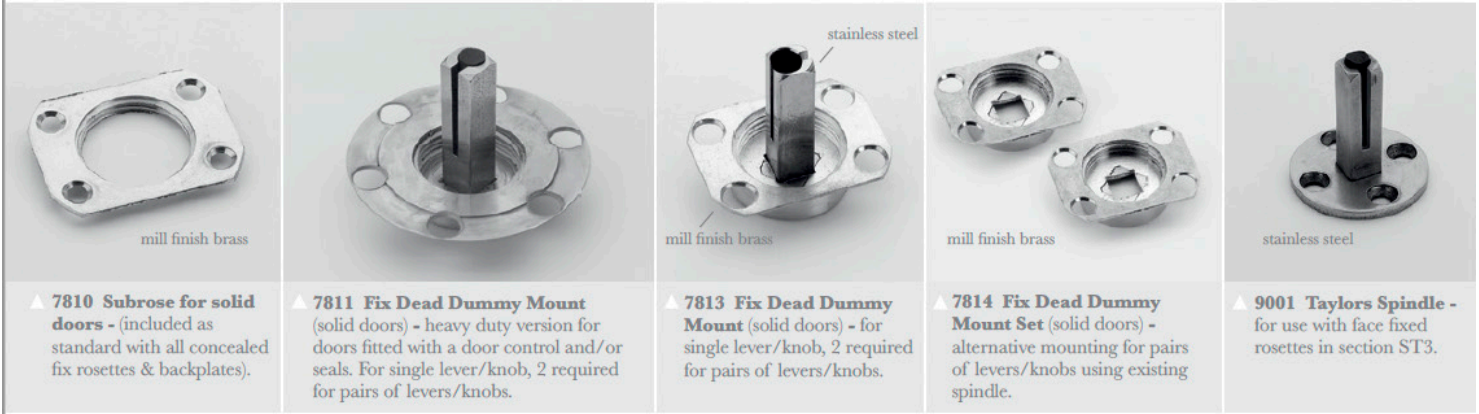

	A	B
diameter)	-	Ø 54

grubscrew position on concealed fix versions

	A	B
L x W	44 x 44	54 x 54

DOOR HANDLE ACCESSORIES

DEURKRUK TOEBEHOREN

▲ **7810 Subrose for solid doors** - (included as standard with all concealed fix rosettes & backplates).