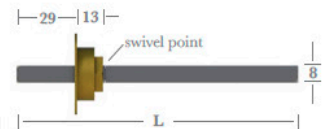

Inside Operating Lever

	A	B	C	D
L (length)	103	113	123	133
Door Thickness Range	44 to 53	54 to 63	64 to 73	74 to 84
To suit standard Door Thicknesses	44 & 51	54 & 57	Custom