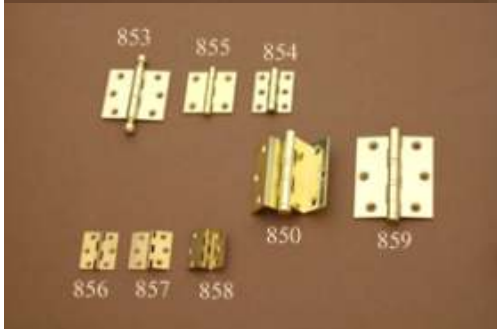

# DOOR KNOBS & HANDLES

Deurkrukken & Deurgrepen

# SECURITY CHAIN, BOLT & KEYS

Veiligheidsketting, Kierhouder & Sleutels

LEROU ARCHITECTURAL HARDWARE

LEROU ARCHITECTURAL HARDWARE

LEROU ARCHITECTURAL HARDWARE

# SLIDING DOOR HARDWARE

Schuifdeurbeslag

LEROU ARCHITECTURAL HARDWARE

LEROU ARCHITECTURAL HARDWARE

PICTURE FRAME HANGING  
SYSTEM  
Schilderijophangstelsysteem

LATCHES  
Sluitinkjes

LEROU ARCHITECTURAL HARDWARE