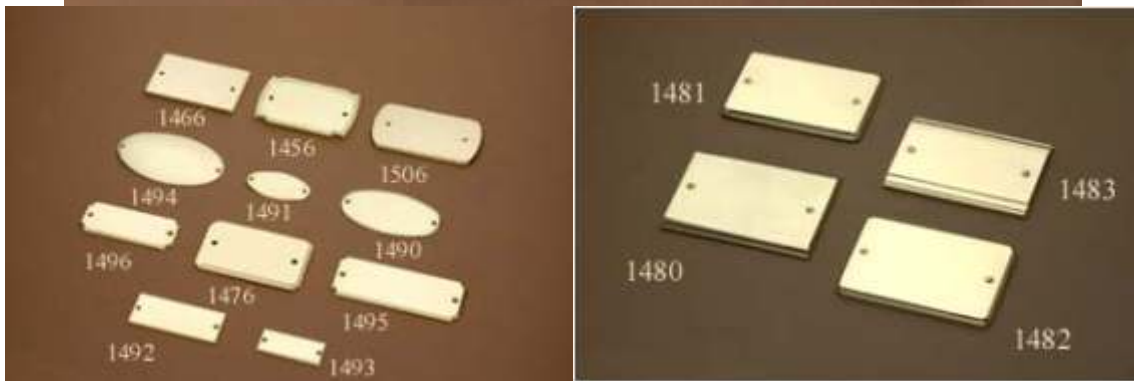

# SECURITY CHAIN, BOLT & KEYS

Veiligheidsketting, Kierhouder & Sleutels

LEROU ARCHITECTURAL HARDWARE

LEROU ARCHITECTURAL HARDWARE

LEROU ARCHITECTURAL HARDWARE

# SLIDING DOOR HARDWARE

Schuifdeurbeslag

LEROU ARCHITECTURAL HARDWARE

LEROU ARCHITECTURAL HARDWARE

PICTURE FRAME HANGING  
SYSTEM  
Schilderijophangstelsysteem

LATCHES  
Sluitinkjes

LEROU ARCHITECTURAL HARDWARE