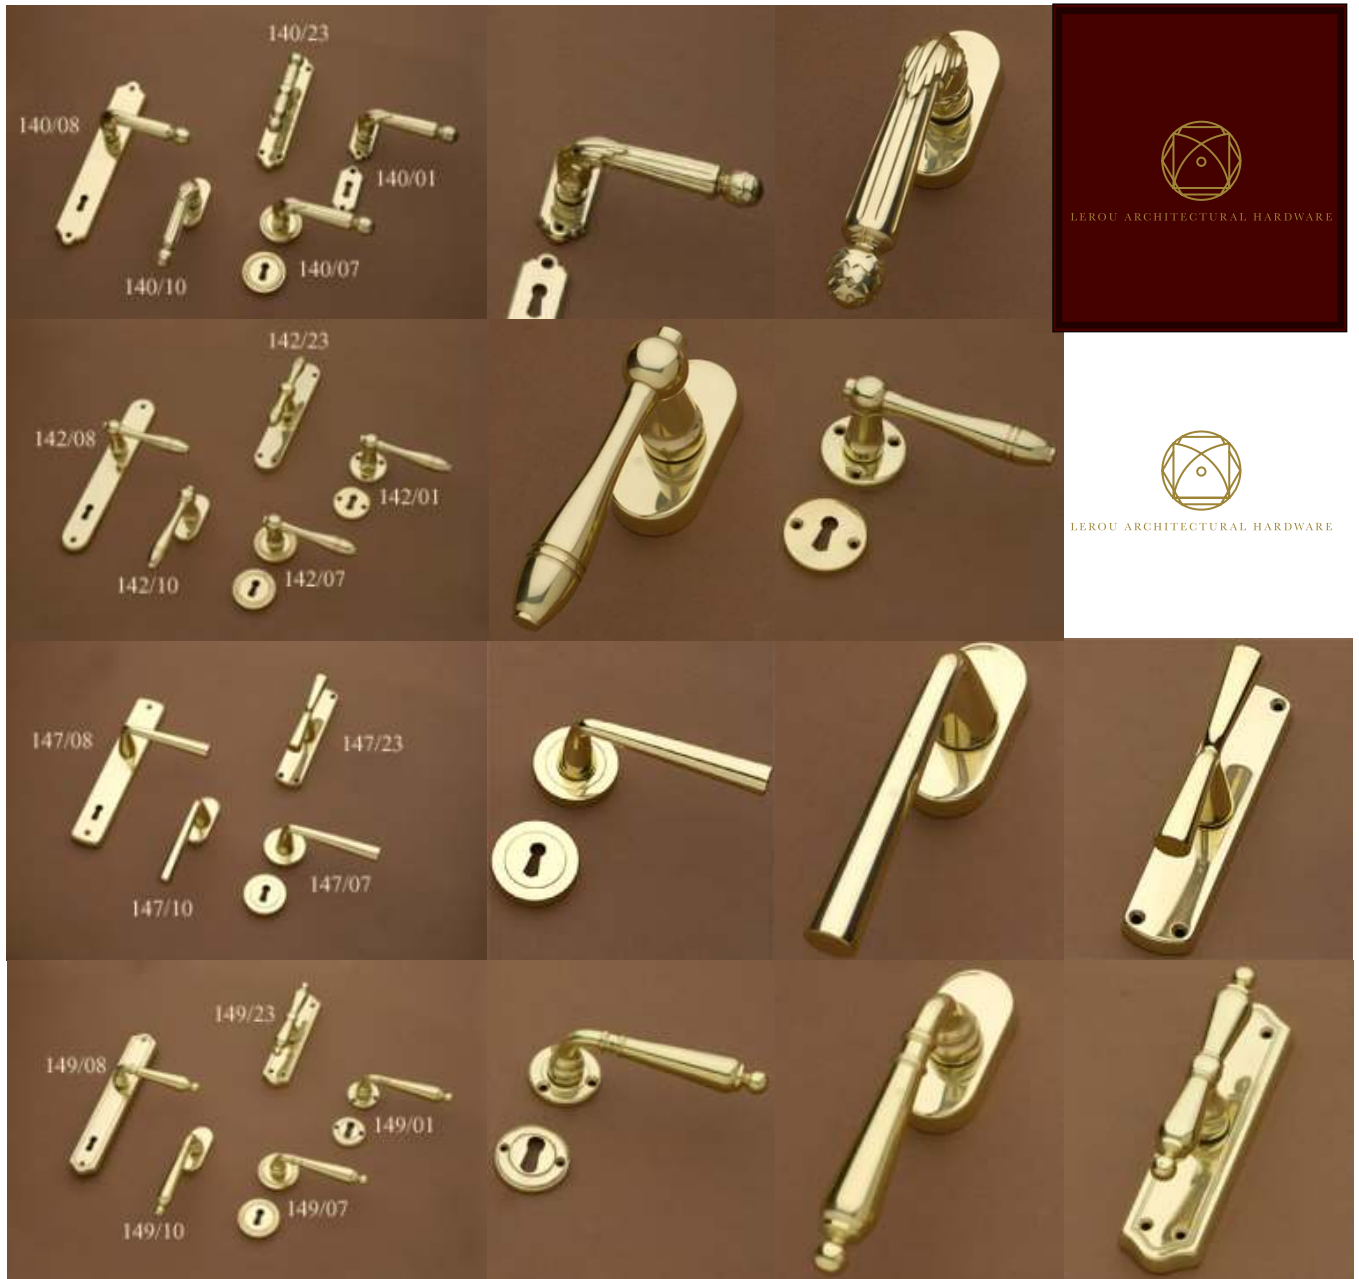

# DOOR KNOBS & HANDLES

Deurkrukken & Deurgrepen

LEROU ARCHITECTURAL HARDWARE

# DOOR KNOBS & HANDLES

Deurkrukken & Deurgrepen

LEROU ARCHITECTURAL HARDWARE

LEROU ARCHITECTURAL HARDWARE

LEROU ARCHITECTURAL HARDWARE

LEROU ARCHITECTURAL HARDWARE

# DOOR KNOBS & HANDLES

Deurkrukken & Deurgrepen

ARCHITECTURAL.LEROU.COM

LEROU ARCHITECTURAL HARDWARE