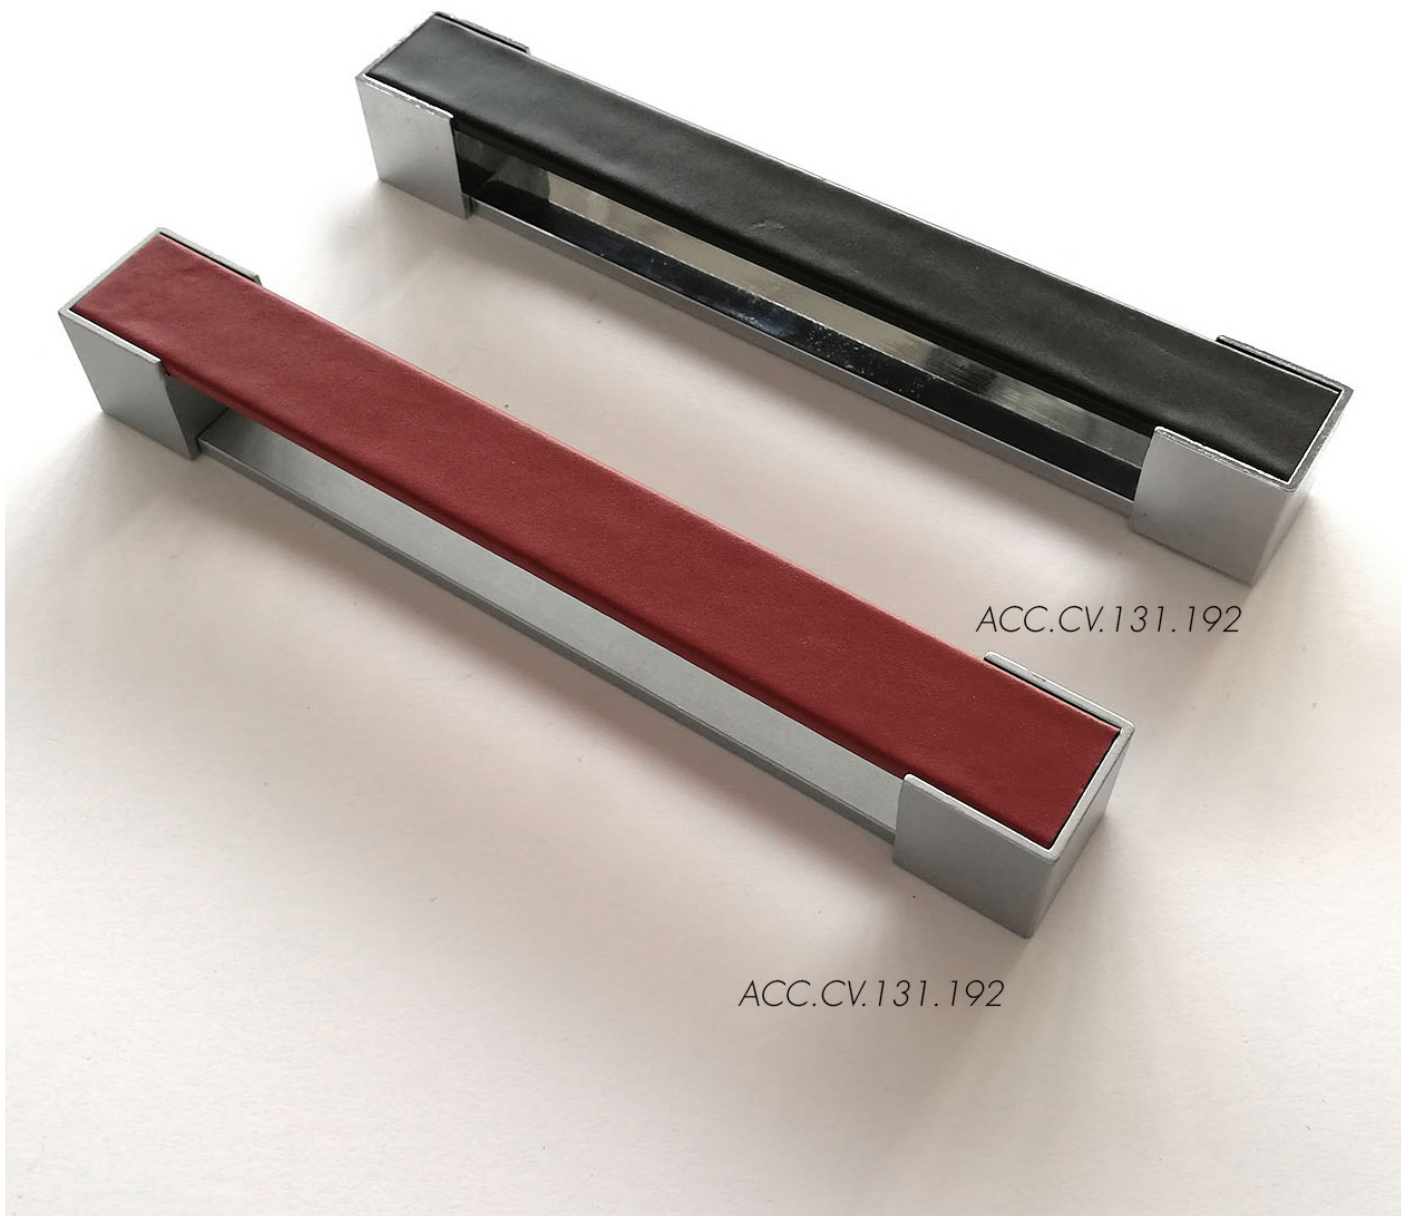

ACC.CV.131.192

ACC.CV.131.192

ACC.CV.192

LEROU ARCHITECTURAL HARDWARE

16 | ARCHITECTURAL.LEROU.COM

©LEROU Architectural Hardware
architecturale@lerou.com | +32 50 31 74 42 | 03/2021