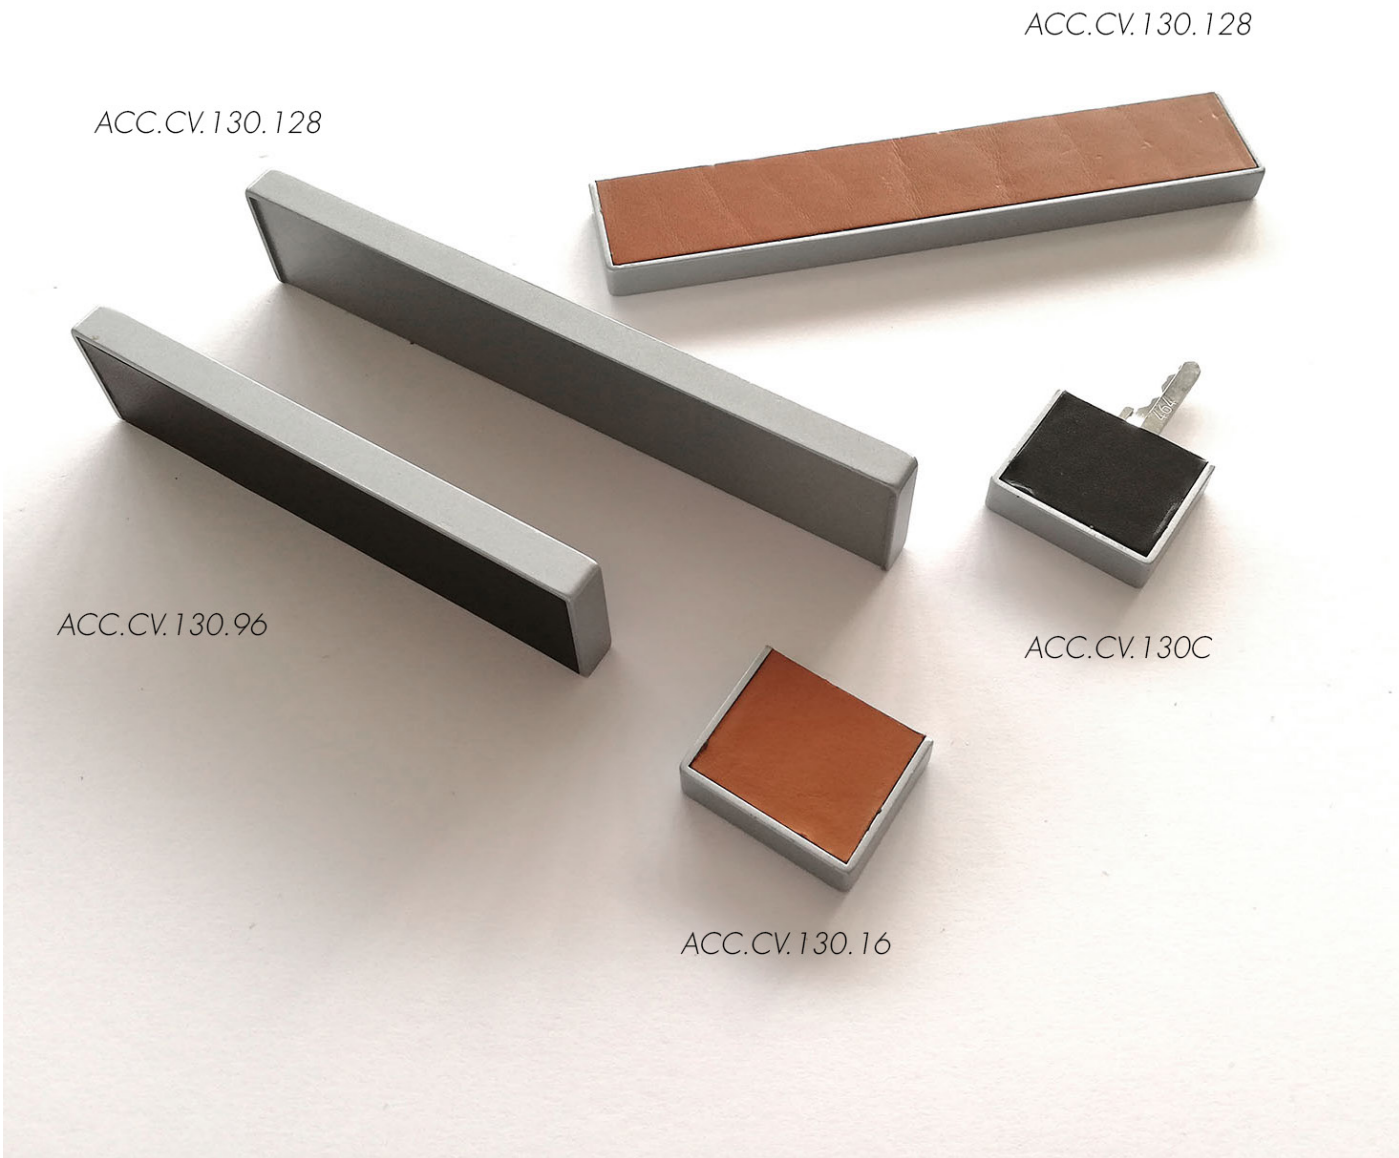

ACC.CV.128.96

ACC.CV.128.96

LEROU ARCHITECTURAL HARDWARE

14 | ARCHITECTURAL.LEROU.COM

©LEROU Architectural Hardware  
architecturale@lerou.com | +32 50 31 74 42 | 03/2021

ACC.CV.130.128

ACC.CV.130.128

ACC.CV.130.96