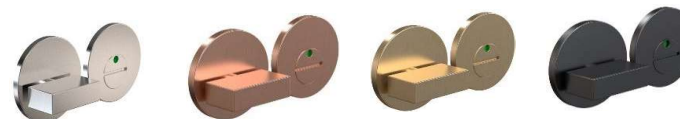

ELEMENT 2001 modul

Stainless steel
Rose: Ø50mm
Projection: 26mm
Weight: 0,24 kg.

Brushed
A2001B.
MODUL
EUR 59,-

Brushed copper
A2001BOC.
MODUL
EUR 79,-

Brushed gold
A2001BMG.
MODUL
EUR 79,-

Brushed black
A2001BCB.
MODUL
EUR 79,-

Design by busk+hertzog