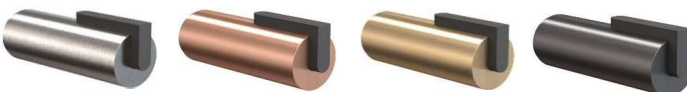

DOOR STOP 2 f/floor and wall

Stainless steel/black rubber
Diameter: Ø28/33mm
Length: 75mm
Weight: 0,45 kg.

Brushed
N1931-1
EUR 39,-

Brushed copper
N1931-1-BOC
EUR 49,-

Brushed gold
N1931-1-BMG
EUR 49,-

Brushed black
N1931-1-BCB
EUR 49,-

Design by Bønnelycke MDD