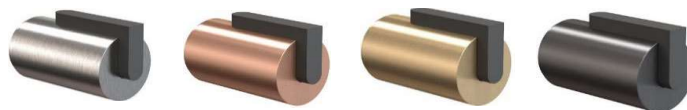

ARCHITECTURAL HARDWARE

DOOR STOPS AND BELL PUSH

DOOR STOP 1 f/floor and wall

Stainless steel/black rubber
Diameter: Ø28/33mm
Length: 55mm
Weight: 0,35 kg.

Brushed
N1931
EUR 32,-

Brushed copper
N1931-BOC
EUR 44,-

Brushed gold
N1931-BMG
EUR 44,-

Brushed black
N1931-BCB
EUR 44,-

Design by Bønnelycke MDD