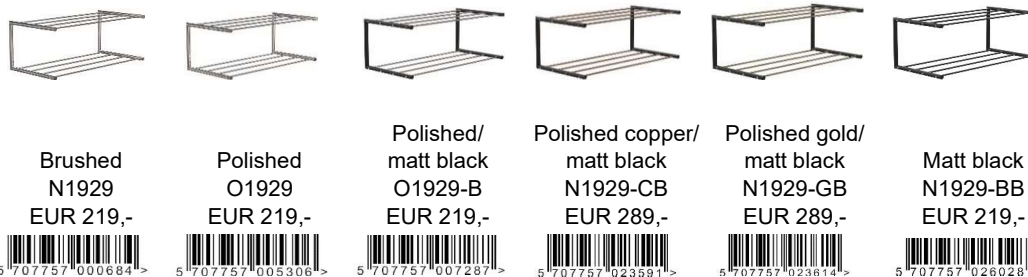

Stainless steel
Diameter: Ø25mm
Projection: 22mm
Mirror thickness: 3-6mm
Weight: 0,3 kg.

Brushed
N1120A
EUR 66,-

Polished
O1120A
EUR 66,-

NOVA

SHOE SHELF 1

600mm

Stainless steel
CC: 600mm
Height: 250mm
Length: 619mm
Projection: 300mm
Weight: 3,6 kg.