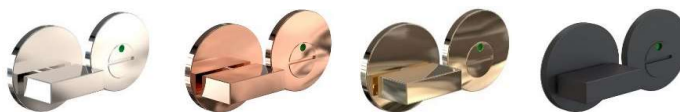

Design by busk+hertzog

ELEMENT 2001 modul

Stainless steel
Rose: Ø50mm
Projection: 26mm
Weight: 0,24 kg.

Polished
A2001P.
MODUL
EUR 59,-

Polished copper
A2001C.
MODUL
EUR 79,-

Polished gold
A2001GO.
MODUL
EUR 79,-