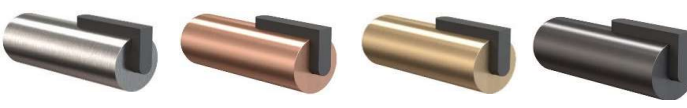

Polished
O1931
EUR 32,-

Polished copper
N1931-C
EUR 44,-

Polished gold
N1931-GO
EUR 44,-

Matt black
N1931-B
EUR 32,-

Matt white
N1931-W
EUR 32,-

Design by Bønnelycke MDD

DOOR STOP 2 f/floor and wall

Stainless steel/black rubber
Diameter: Ø28/33mm
Length: 75mm
Weight: 0,45 kg.