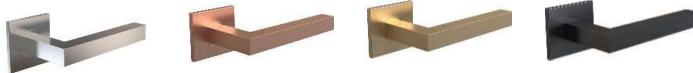

ARCHITECTURAL HARDWARE

DOOR HANDLES

ELEMENT 1001

Stainless steel
Length: 120mm
Projection: 59mm
Rose: Ø50mm
Weight: 0,45 kg.

Brushed
A1001B
EUR 79,-

Polished
A1001P
EUR 79,-

Design by busk+hertzog

KUBE 1001

Stainless steel
Length: 120mm
Projection: 60mm
Rose: 50x50mm
Weight: 0,46 kg.

Brushed
A1001BS
EUR 84,-

Brushed copper
A1001BOCS
EUR 129,-

Brushed gold
A1001BMGS
EUR 129,-

Brushed black
A1001BCBS
EUR 129,-

Design by busk+hertzog