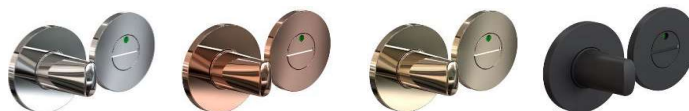

Brushed
A2004B
EUR 59,-

Brushed copper
A2004BOC
EUR 79,-

Brushed gold
A2004BMG
EUR 79,-

Brushed black
A2004BCB
EUR 79,-

Design by Bønnelycke MDD

HB203 center

Stainless steel
Rose: Ø50mm
Projection: 30mm
Weight: 0,25 kg.