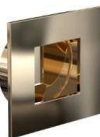

SQUARE 50

Stainless steel
Width: 50mm
Height: 50mm
Projection: 13mm
Weight: 0,04 kg.