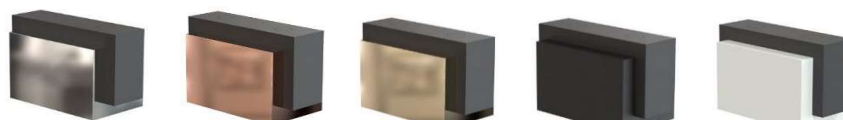

Polished
A5001PS
EUR 32,-

Polished copper
A5001CS
EUR 44,-

Polished gold
A5001GS
EUR 44,-

Matt black
A5001BLS
EUR 32,-

Matt white
A5001WS
EUR 32,-

Design by busk+hertzog

DOOR STOP 5002

f/floor and wall

Stainless steel/black rubber
Height: 25mm
Length: 60mm
Projection: 25mm
Weight: 0,2 kg.