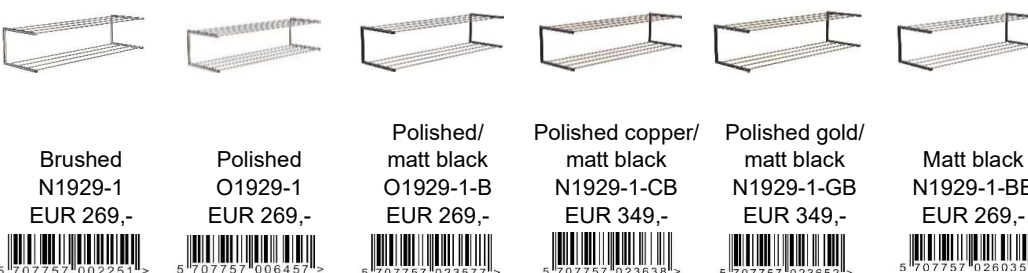

SHOE SHELF 1

600mm

Stainless steel
CC: 1000mm
Height: 250mm
Length: 619mm
Projection: 300mm
Weight: 3,6 kg.

SHOE SHELF 2

1000mm

Stainless steel
Height: 250mm
Length: 1019mm
Projection: 300mm
Weight: 5 kg.

SHOE SHELF 2