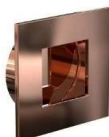

SQUARE 50

Stainless steel
Width: 50mm
Height: 50mm
Projection: 13mm
Weight: 0,04 kg.