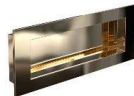

DRAWER PULLS

SQUARE 140

Stainless steel
Width: 140mm
Height: 50mm
Projection: 16mm
Weight: 0,08 kg.

Brushed
H1020.140.01
EUR 26,-

Brushed copper
H1020.140.55
EUR 34,-

Brushed gold
H1020.140.65
EUR 34,-

Brushed black
H1020.140.74
EUR 34,-

SQUARE 140

Stainless steel
Width: 140mm
Height: 50mm
Projection: 16mm
Weight: 0,08 kg.

Polished
H1020.140.40
EUR 26,-

Polished copper
H1020.140.50
EUR 34,-

Polished gold
H1020.140.60
EUR 34,-

LILLE

Zinc
Width: 172mm
Height: 50mm
Projection: 21mm
Weight: 0,34 kg.

Brushed
H2508.128.10
EUR 25,-

ELIPSE

Stainless steel
Width: 120mm
Height: 41mm
Projection: 13mm
Weight: 0,05 kg.

Brushed
H1021.120.01
EUR 12,-

Some handles have limited stock. Please ask for quantities.