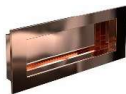

DRAWER PULLS

SQUARE 140

Stainless steel
Width: 140mm
Height: 50mm
Projection: 16mm
Weight: 0,08 kg.

Brushed
H1020.140.01
EUR 26,-

Brushed copper
H1020.140.55
EUR 34,-

Brushed gold
H1020.140.65
EUR 34,-

Brushed black
H1020.140.74
EUR 34,-

SQUARE 140

Stainless steel
Width: 140mm
Height: 50mm
Projection: 16mm
Weight: 0,08 kg.

Polished
H1020.140.40
EUR 26,-

Polished copper
H1020.140.50
EUR 34,-

Polished gold
H1020.140.60
EUR 34,-

LILLE

Zinc
Width: 172mm
Height: 50mm
Projection: 21mm
Weight: 0,34 kg.

Brushed
H2508.128.10
EUR 25,-

ELIPSE

Stainless steel
Width: 120mm
Height: 41mm
Projection: 13mm
Weight: 0,05 kg.

Brushed
H1021.120.01
EUR 12,-

Some handles have limited stock. Please ask for quantities.