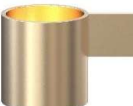

Brushed gold
N2002-BMG
EUR 59,-