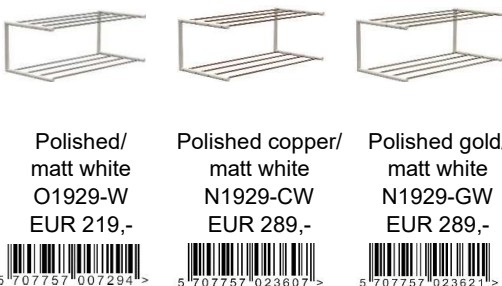

SHOE SHELF 1

600mm

Stainless steel
CC: 1000mm
Height: 250mm
Length: 619mm
Projection: 300mm
Weight: 3,6 kg.