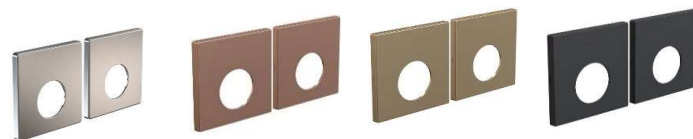

KUBE 3006 kaba cylinder

Stainless steel
Projection: 4mm
Rose: 50x50mm
Weight: 0,1 kg.

Brushed
A3006BS
EUR 24,-

Brushed copper
A3006BOCS
EUR 29,-

Brushed gold
A3006BMGS
EUR 29,-

Brushed black
A3006BCBS
EUR 29,-

Design by busk+hertzog