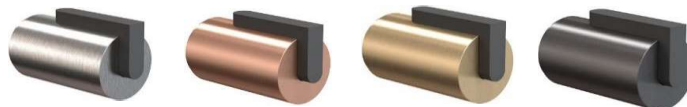

Brushed
N1943
EUR 189,-

Polished
O1943
EUR 189,-

Design by Bønnelycke MDD

NOVA2

DOOR STOP 1 f/floor and wall

Stainless steel/black rubber
Diameter: Ø28/33mm
Length: 55mm
Weight: 0,35 kg.

Brushed
N1931
EUR 32,-