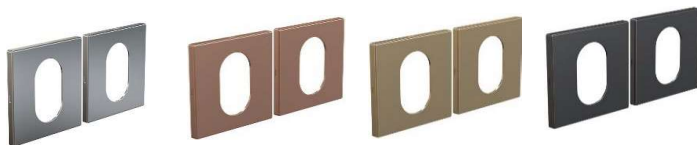

KUBE 3005 assa cylinder

Stainless steel
Projection: 4mm
Rose: 50x50mm
Weight: 0,1 kg.

Brushed
A3005BS
EUR 24,-

Brushed copper
A3005BOCS
EUR 29,-

Brushed gold
A3005BMGS
EUR 29,-

Brushed black
A3005BCBS
EUR 29,-

Design by busk+hertzog