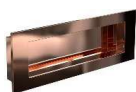

SQUARE 140

Stainless steel
Width: 140mm
Height: 50mm
Projection: 16mm
Weight: 0,08 kg.