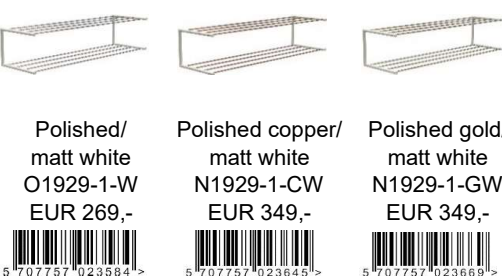

SHOE SHELF 2

1000mm

Stainless steel
Height: 250mm
Length: 1019mm
Projection: 300mm
Weight: 5 kg.