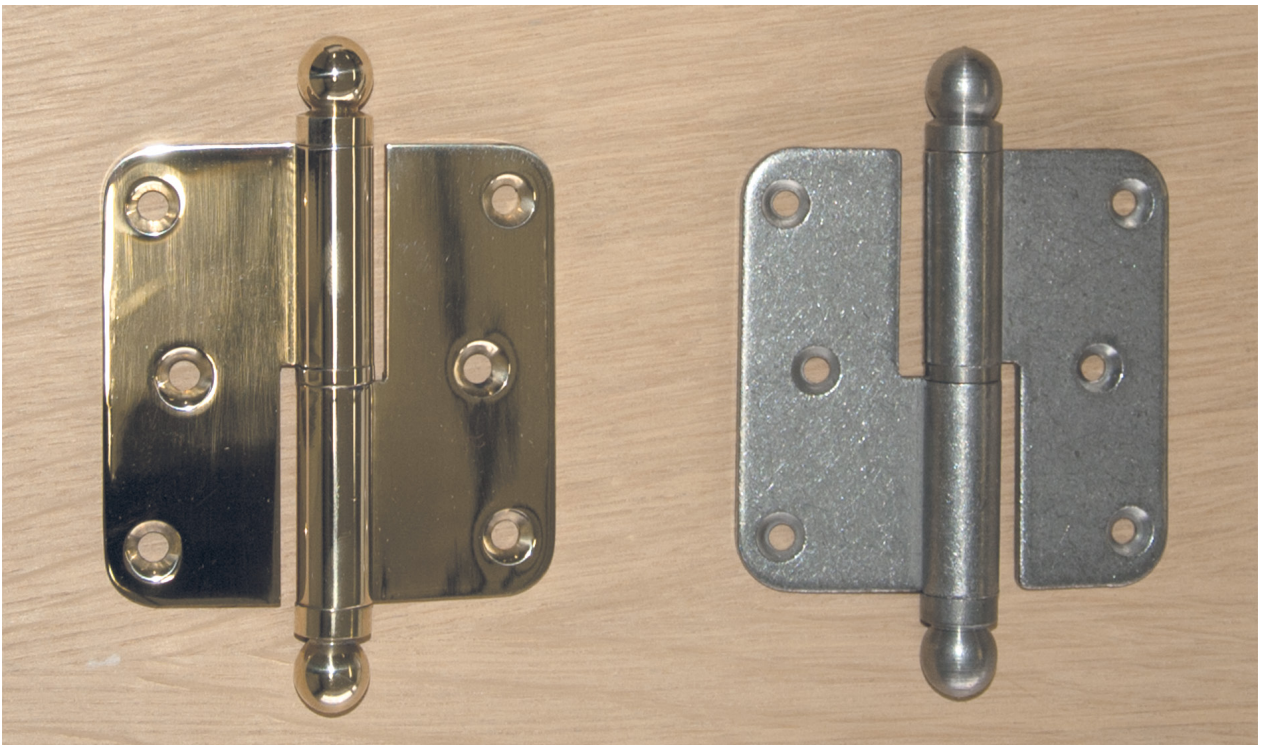

CDF 9.1822HS.X

HINGES paumellen

CDF PAUMELLE 80x80.0011

CDF PAUMELLE BE 80x80.0011

CDF PAUMELLE BE 80x80.0

CDF PAUMELLE BE 80x80.000

Ensemble with
privacy set

FURNITURE HARDWARE