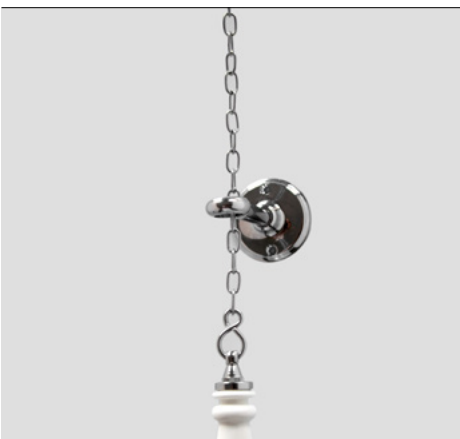

ACCESSORY FOR PULL AND CHAIN

ACCESSORIO PER PULL E CATENA
ACCESSORY FOR PULL AND CHAIN
ZUBEHÖR FÜR PULL UND KETTE
ACCESSOIRE POUR PULL ET CHAÎNE
COMPLEMENTO PARA PULL Y CATENA
АКСЕССУАР ДЛЯ РУЧКИ С ЦЕПОЧКОЙ

CROMO - CHROME
CHROM - CHROME
CROMO - XPOM

DE1070CR
P 1.31

ORO CHIARO - LIGHT GOLD
HELLGOLD - OR CLAIR
ORO CLARO - СВЕТЛОЕ ЗОЛОТО

DE1070OT
P 1.73

NICKEL LUCIDO - POLISHED NICKEL
POLIERNICKEL - NICKEL POLI
NIQUEL LUCIDO - НИКЕЛЬ БЛЕСТЯЩИЙ

DE1070NK
P 1.73