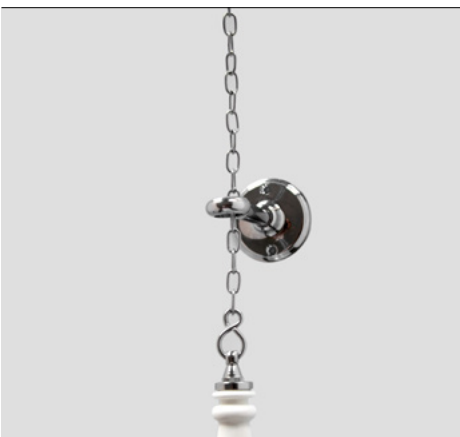

ACCESSORY FOR PULL AND CHAIN

ACCESSORIO PER PULL E CATENA
ACCESSORY FOR PULL AND CHAIN
ZUBEHÖR FÜR PULL UND KETTE
ACCESSOIRE POUR PULL ET CHAÎNE
COMPLEMENTO PARA PULL Y CATENA
АКСЕССУАР ДЛЯ РУЧКИ С ЦЕПОЧКОЙ

CROMO - CHROME
CHROM - CHROME
CROMO - XPOM

DE1070CR
P 1.31

ORO CHIARO - LIGHT GOLD
HELLGOLD - OR CLAIR
ORO CLARO - СВЕТЛОЕ ЗОЛОТО

DE1070OT
P 1.73

NICKEL LUCIDO - POLISHED NICKEL
POLIERNICKEL - NICKEL POLI
NIQUEL LUCIDO - НИКЕЛЬ БЛЕСТЯЩИЙ

DE1070NK
P 1.73