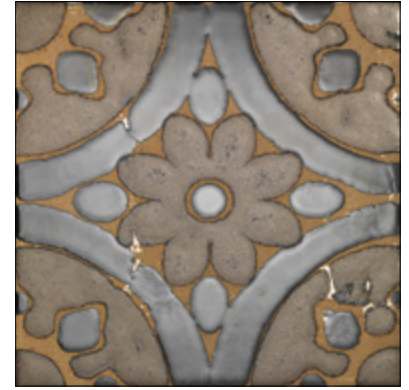

mm L: 200 x H: 200 x D: 10
L: 7 7/8" x H: 7 7/8" x D: 2/5"

FREESIA BROWN GARDEN

FLT-FREESIA-BRW
P 3.78 - M²/SQM

CLOVER BROWN GARDEN

FLT-CLOVER-BRW
P 3.78 - M²/SQM

PETUNIA BROWN GARDEN

FLT-PETUNIA-BRW
P 3.78 - M²/SQM