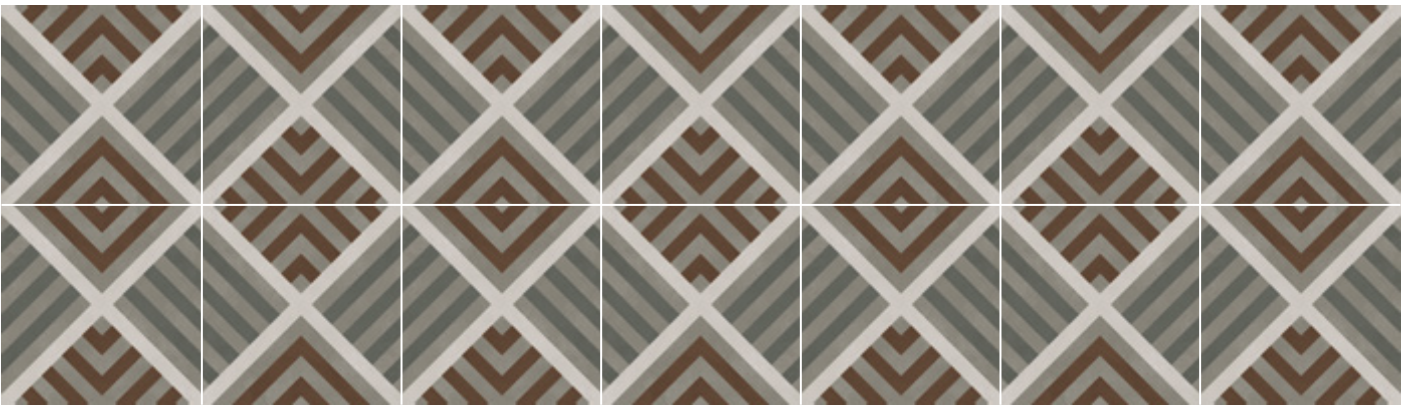

SICILY TILES

STROMBOLI B/W

mm L: 200 x H: 200 x D: 10
L: 7 7/8" x H: 7 7/8" x D: 2/5"

SICILY TILES

VULCANO

mm L: 200 x H: 200 x D: 10
L: 7 7/8" x H: 7 7/8" x D: 2/5"

SICILY TILES

VULCANO B/W