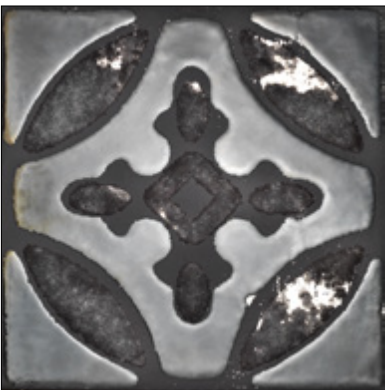

PRIMROSE BLACK GROUND

FLT-PRIMROSE-BL
P 3.78 - M²/SQM