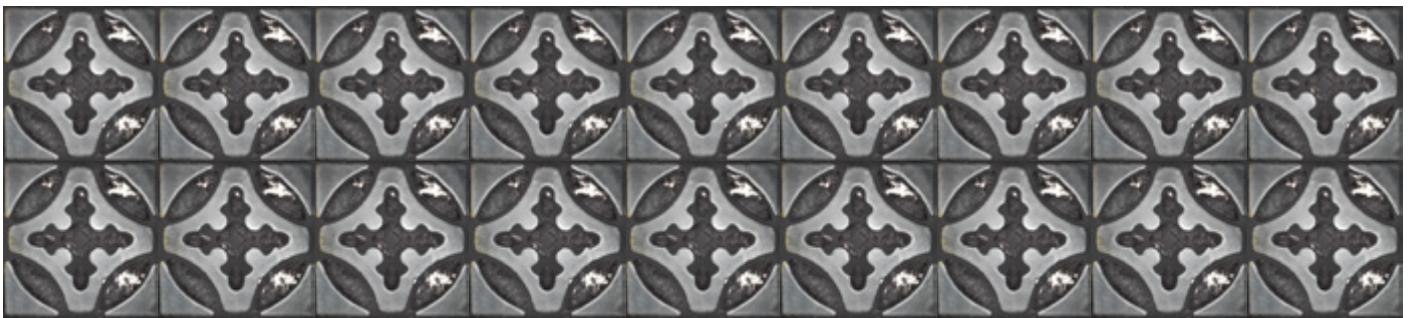

FLORA TILES