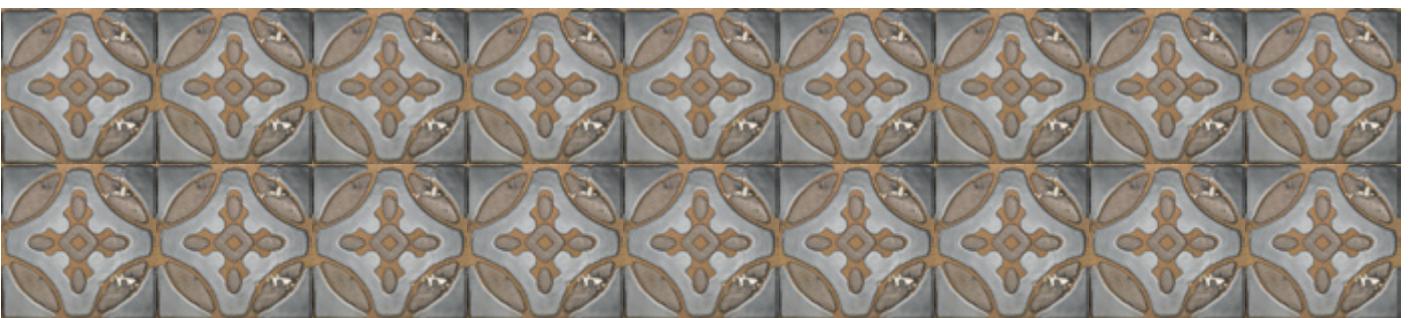

FLORA TILES