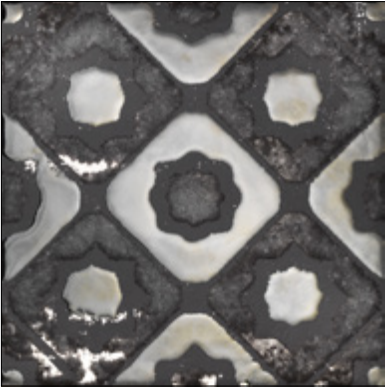

FLORA TILES

FLORA TILES - BLACK GROUND

mm L: 200 x H: 200 x D: 10
L: 7 7/8" x H: 7 7/8" x D: 2/5"

FREESIA BLACK GROUND

FLT-FREESIA-BL
P 3.78 - M²/SQM

CLOVER BLACK GROUND

FLT-CLOVER-BL
P 3.78 - M²/SQM

PETUNIA BLACK GROUND