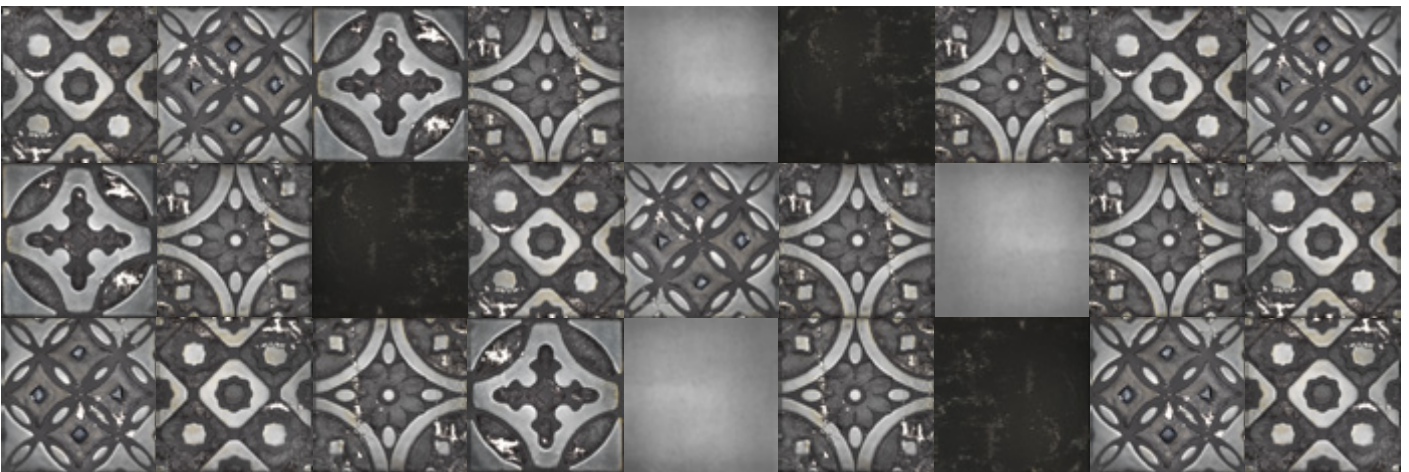

FLORA TILES

FLORA TILES - BLACK GROUND

mm L: 200 x H: 200 x D: 10
L: 7 7/8" x H: 7 7/8" x D: 2/5"

FLT-FREESIA-BL
P 3.78 - M²/SQM

FLT-CLOVER-BL
P 3.78 - M²/SQM

FLT-PETUNIA-BL
P 3.78 - M²/SQM

FLT-PRIMROSE-BL
P 3.78 - M²/SQM

FLT-BASE-MTZ
P 4.88 - M²/SQM

FLT-BASE-BL
P 3.17 - M²/SQM