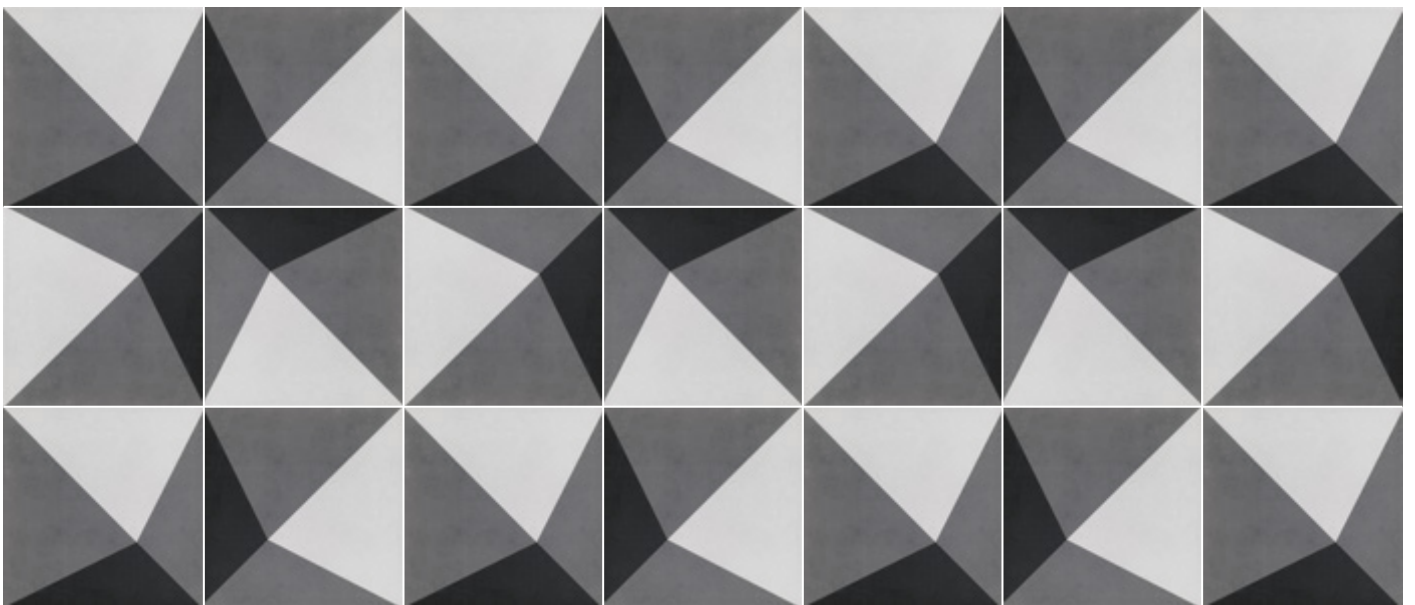

SICILY TILES

FILICUDI B/W

mm L: 200 x H: 200 x D: 10
L: 7 7/8" x H: 7 7/8" x D: 2/5"