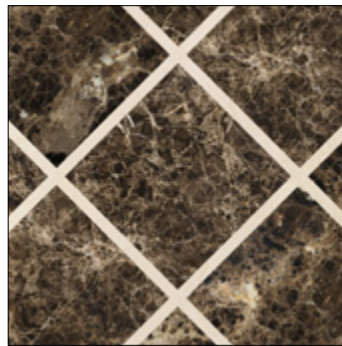

PREST1EMPD-CM /SP10
P 9.03 - PZ/PC
EMPERADOR DARK - CREMA MARFIL