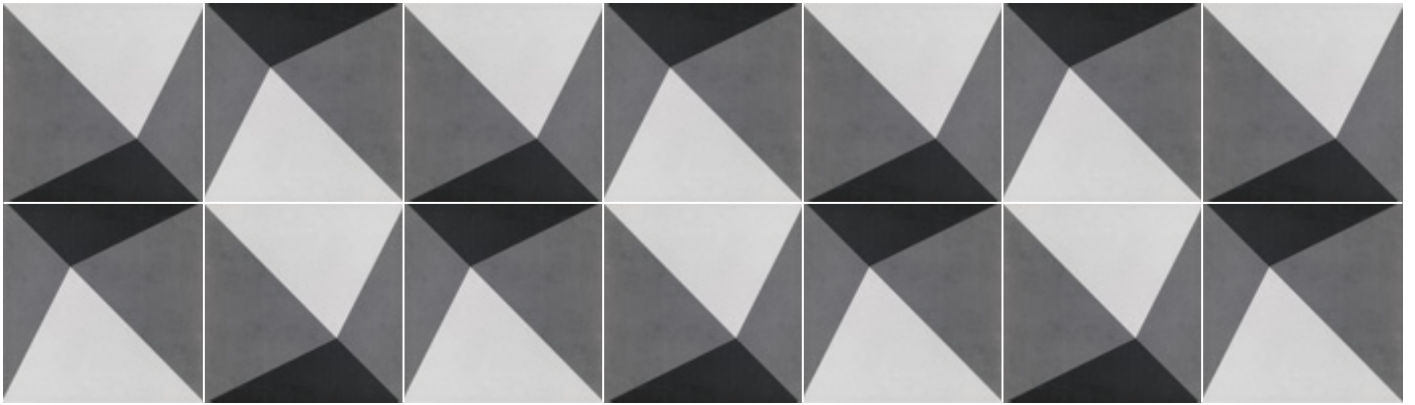

SICILY TILES

FILICUDI B/W

mm L: 200 x H: 200 x D: 10
L: 7 7/8" x H: 7 7/8" x D: 2/5"