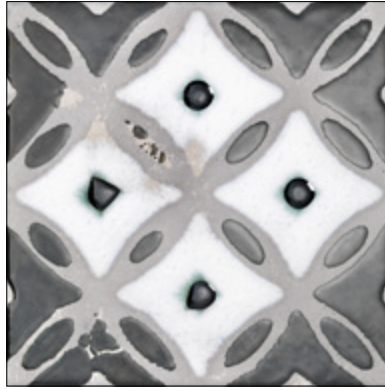

CLOVER WHITE MUSK

FLT-CLOVER-WHM
P 3.78 - M²/SQM