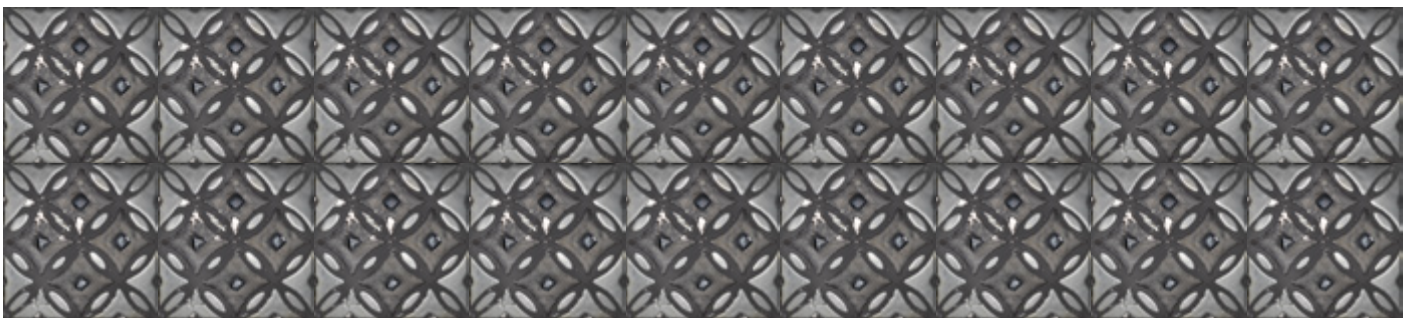

FLORA TILES

FLORA TILES

CLOVER BLACK GROUND

[ARCHITECTURAL.LEROU.COM](https://www.architectural.lerou.com)

©LEROU Architectural Hardware
03/2021 | architecturale@lerou.com | +32 50 31 74 42

FLORA TILES

FLORA TILES - BROWN GARDEN