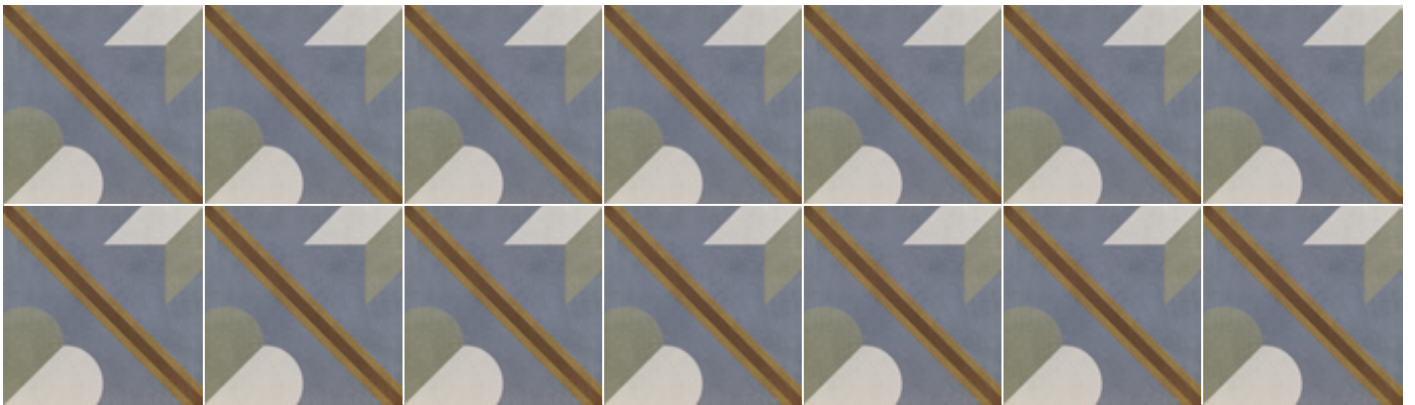

SICILY TILES

FILICUDI B/W

mm L: 200 x H: 200 x D: 10
L: 7 7/8" x H: 7 7/8" x D: 2/5"

SICILY TILES

GINOSTRA

mm L: 200 x H: 200 x D: 10
L: 7 7/8" x H: 7 7/8" x D: 2/5"

SICILY TILES

GINOSTRA B/W