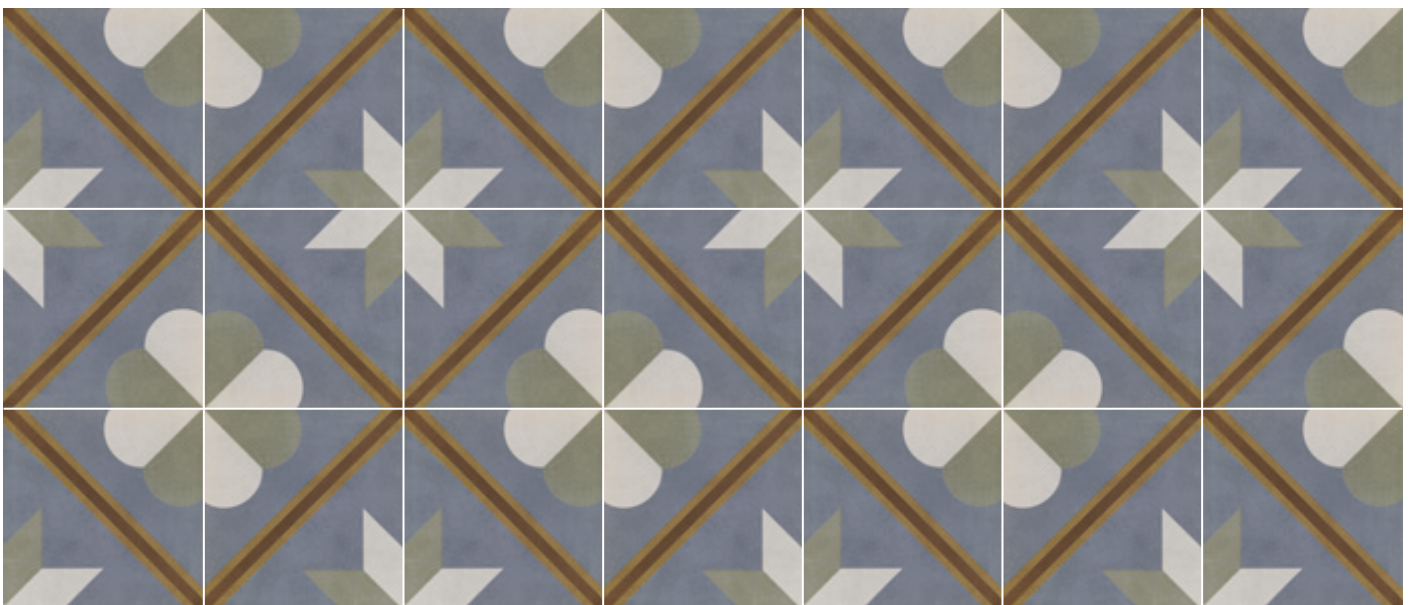

SICILY TILES

FILICUDI B/W

mm L: 200 x H: 200 x D: 10
L: 7 7/8" x H: 7 7/8" x D: 2/5"

SICILY TILES

GINOSTRA

mm L: 200 x H: 200 x D: 10
L: 7 7/8" x H: 7 7/8" x D: 2/5"

SICILY TILES

GINOSTRA B/W