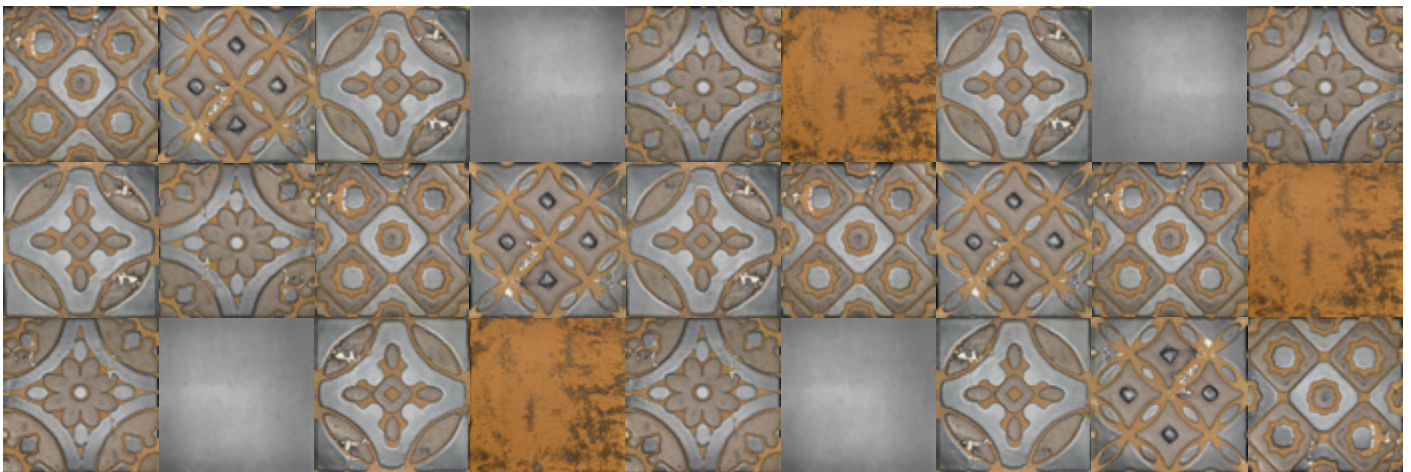

FLORA TILES

FLORA TILES - BROWN GARDEN

mm L: 200 x H: 200 x D: 10
L: 7 7/8" x H: 7 7/8" x D: 2/5"

FLT-FREESIA-BRW
P 3.78 - M²/SQM

FLT-CLOVER-BRW
P 3.78 - M²/SQM

FLT-PETUNIA-BRW
P 3.78 - M²/SQM

FLT-PRIMROSE-BRW
P 3.78 - M²/SQM

FLT-BASE-MTZ
P 4.88 - M²/SQM

FLT-BASE-BRW
P 3.17 - M²/SQM