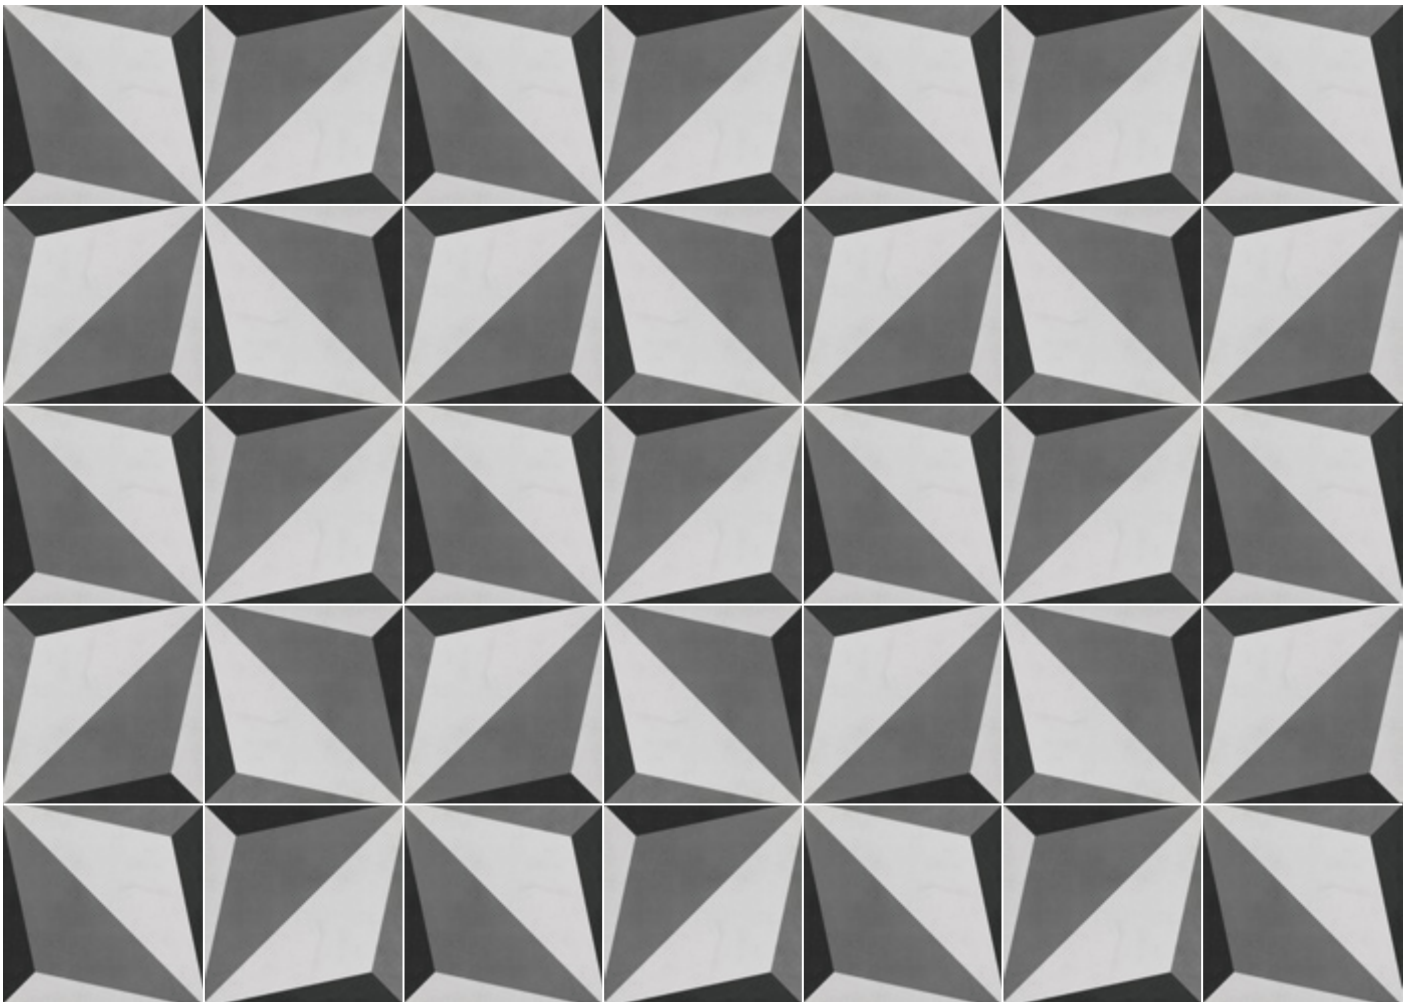

SICILY TILES

STROMBOLI B/W

mm L: 200 x H: 200 x D: 10
L: 7 7/8" x H: 7 7/8" x D: 2/5"