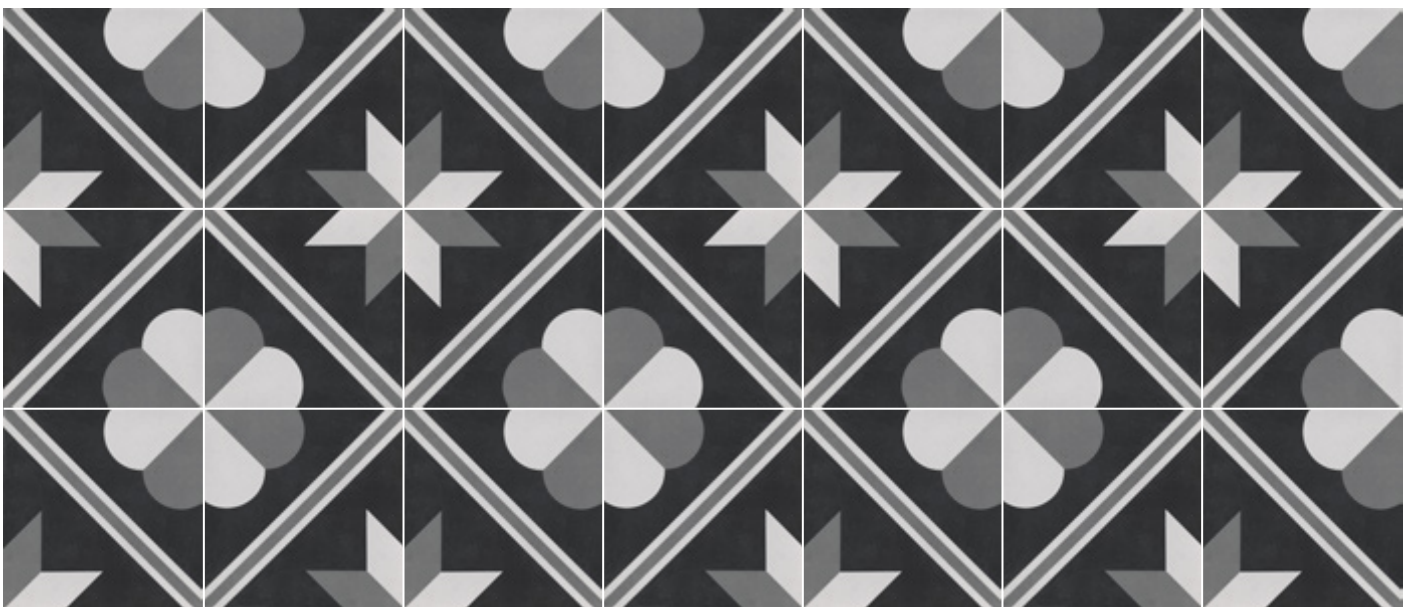

SICILY TILES

GINOSTRA B/W

mm L: 200 x H: 200 x D: 10
L: 7 7/8" x H: 7 7/8" x D: 2/5"