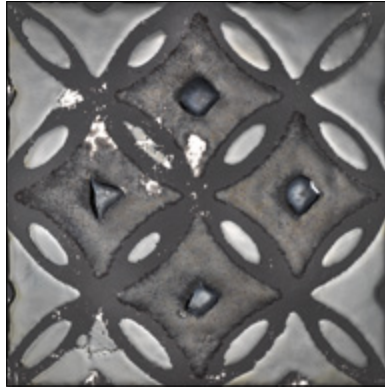

FLORA TILES

FLORA TILES - BLACK GROUND

mm L: 200 x H: 200 x D: 10
L: 7 7/8" x H: 7 7/8" x D: 2/5"

FREESIA BLACK GROUND

FLT-FREESIA-BL
P 3.78 - M²/SQM

CLOVER BLACK GROUND

FLT-CLOVER-BL
P 3.78 - M²/SQM

PETUNIA BLACK GROUND