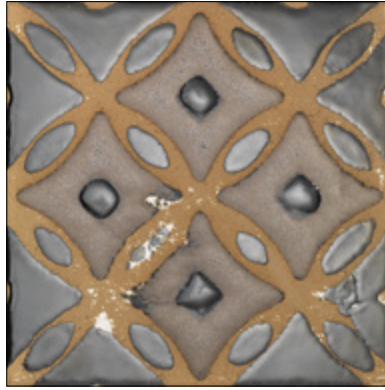

mm L: 200 x H: 200 x D: 10
L: 7 7/8" x H: 7 7/8" x D: 2/5"

FREESIA BROWN GARDEN

FLT-FREESIA-BRW
P 3.78 - M²/SQM

CLOVER BROWN GARDEN

FLT-CLOVER-BRW
P 3.78 - M²/SQM

PETUNIA BROWN GARDEN

FLT-PETUNIA-BRW
P 3.78 - M²/SQM