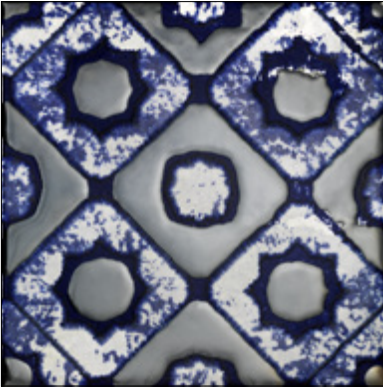

FLORA TILES

FLORA TILES - BLUE SPRING

mm L: 200 x H: 200 x D: 10
L: 7 7/8" x H: 7 7/8" x D: 2/5"

FREESIA BLUE SPRING

FLT-FREESIA-BLU
P 3.78 - M²/SQM