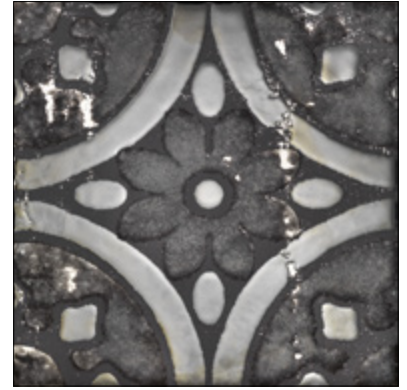

FLORA TILES

FLORA TILES - BLACK GROUND

mm L: 200 x H: 200 x D: 10
L: 7 7/8" x H: 7 7/8" x D: 2/5"

FREESIA BLACK GROUND

FLT-FREESIA-BL
P 3.78 - M²/SQM

CLOVER BLACK GROUND

FLT-CLOVER-BL
P 3.78 - M²/SQM

PETUNIA BLACK GROUND