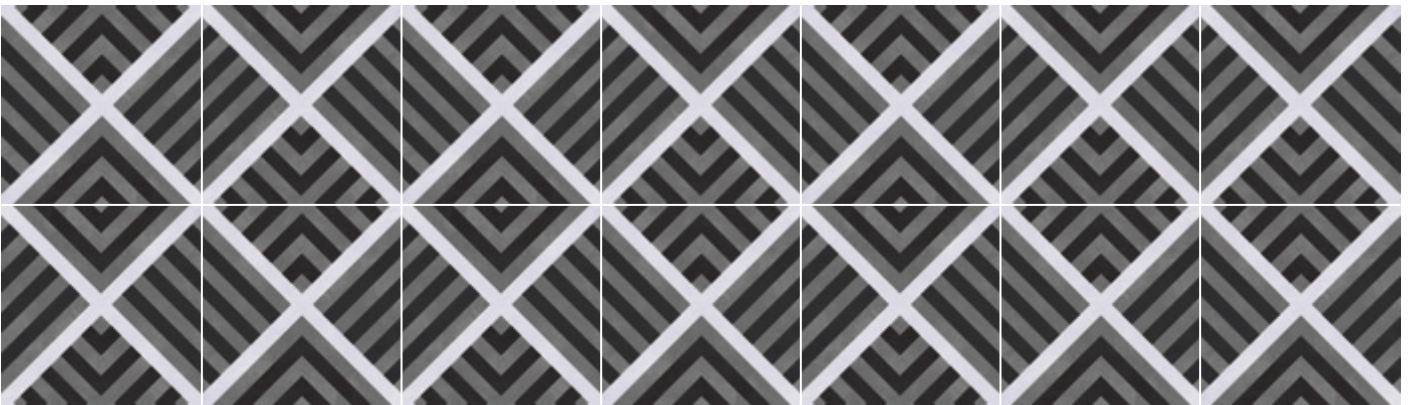

SICILY TILES

VULCANO B/W

mm L: 200 x H: 200 x D: 10
L: 7 7/8" x H: 7 7/8" x D: 2/5"