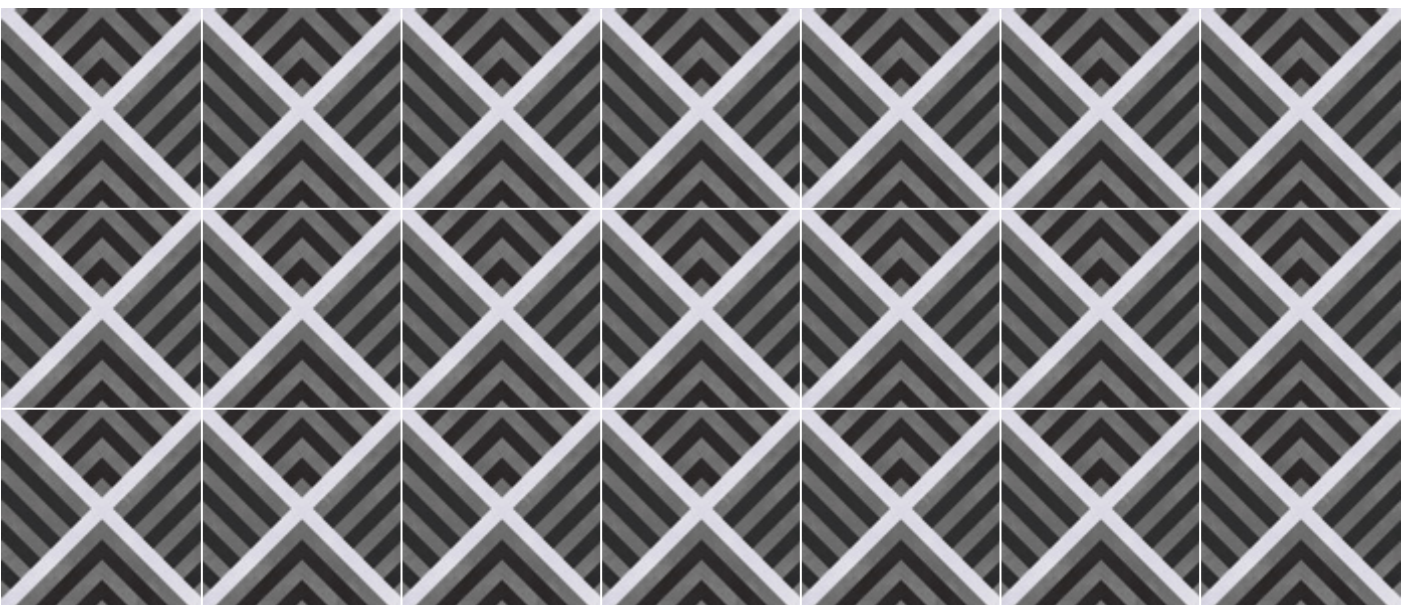

SICILY TILES

VULCANO B/W

mm L: 200 x H: 200 x D: 10
L: 7 7/8" x H: 7 7/8" x D: 2/5"