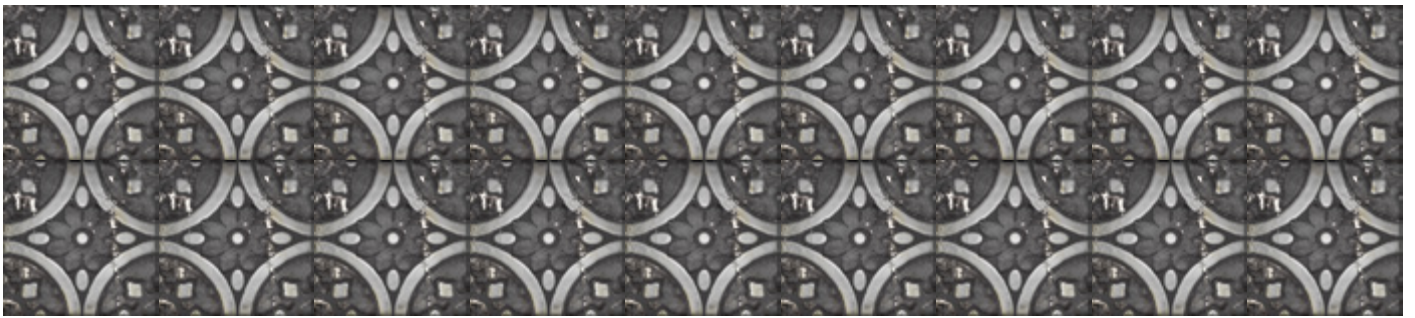

FLT-PETUNIA-BL
P 3.78 - M²/SQM

PRIMROSE BLACK GROUND

FLT-PRIMROSE-BL
P 3.78 - M²/SQM

BASE METALLIC GREY

FLT-BASE-MTZ
P 4.88 - M²/SQM

BASE BLACK GROUND

FLT-BASE-BL
P 3.17 - M²/SQM

FLORA TILES