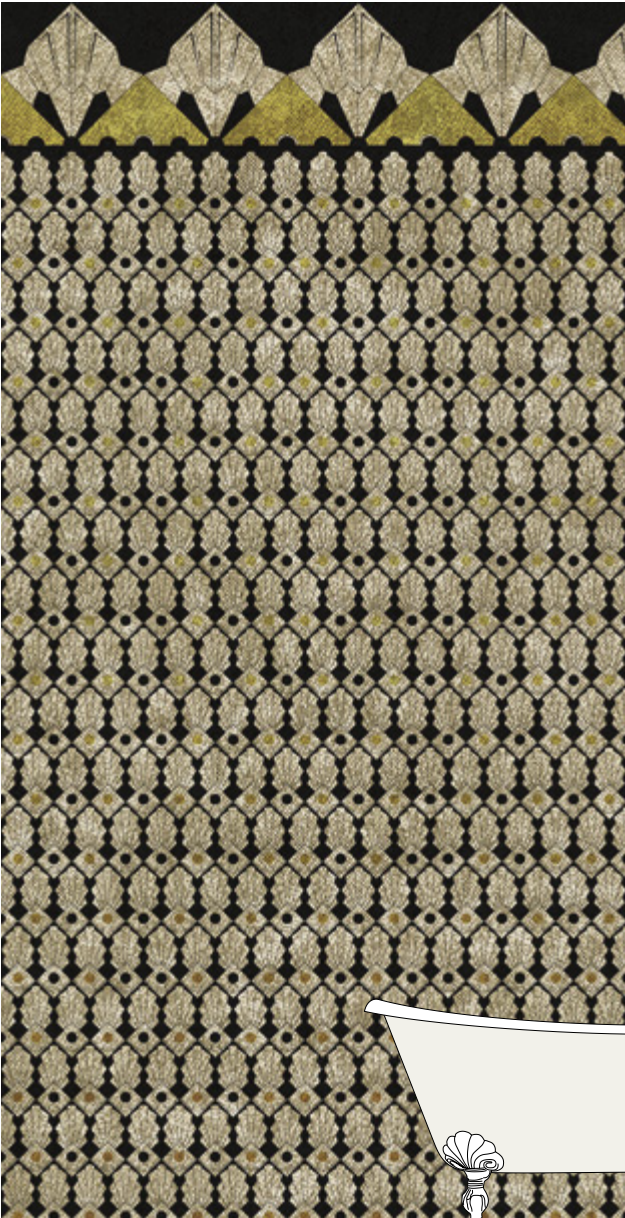

# MAJESTIC

MAJESTIC ANTIQUE GOLD  
CPVNMAJGAG

MAJESTIC GOLD LEAF  
CPVNMAJGGL

◀ 1:10

MAJESTIC ANTIQUE GOLD

MAJESTIC GOLD LEAF

◀ 1:50

mm L: 4230 x H: 4000 - L: 166 1/2" x H: 157 1/2"