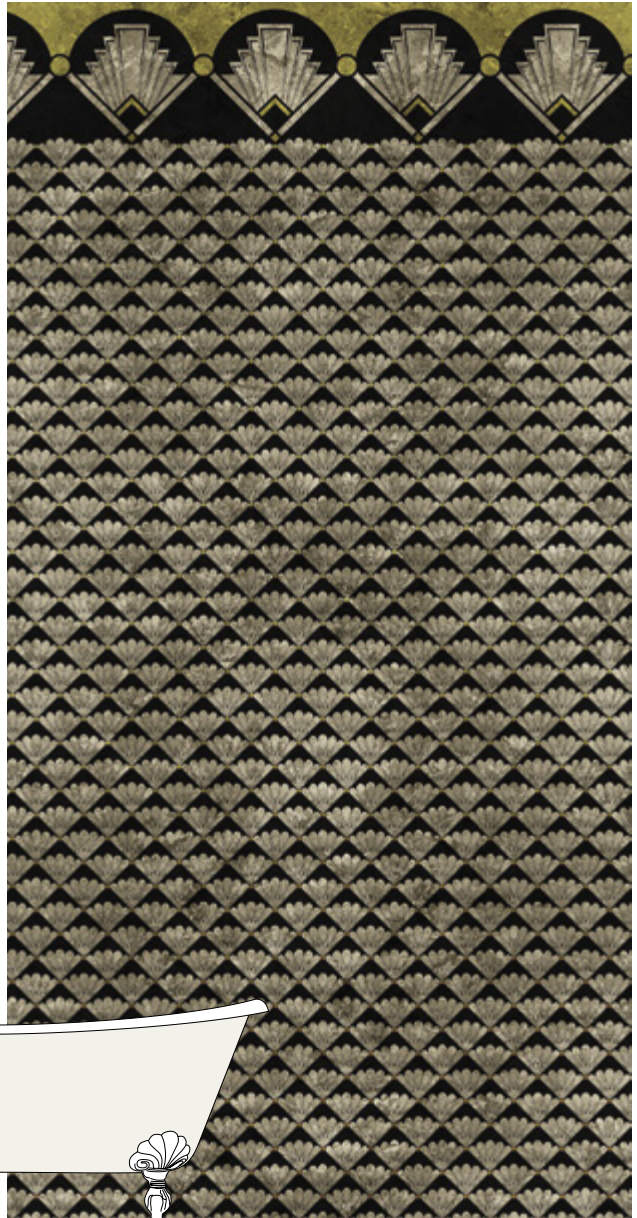

EMPIRE BLACK&WHITE GOLD LEAF

mm L: 4230 x H: 4000 - L: 166 1/2" x H: 157 1/2"

WALLPAPER GOLD COLLECTION - VITO NESTA ARCHITECTURAL.LEROU.COM

© LEROU Architectural Hardware
03/2021 | architettura@lerou.com | +32 50 31 74 42