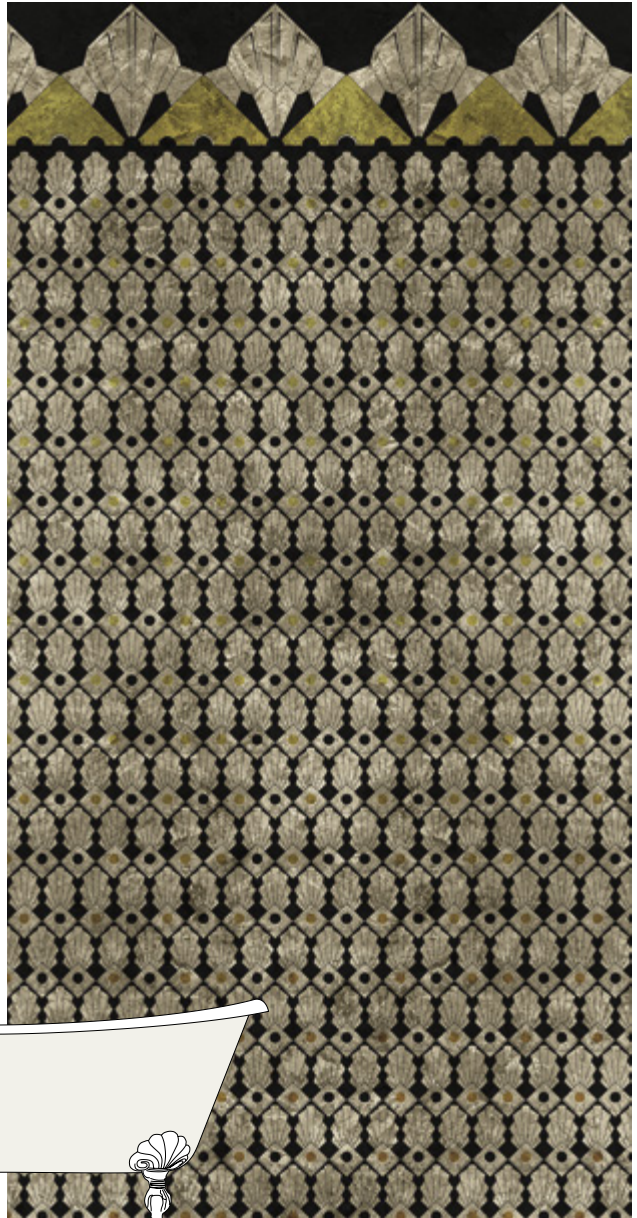

# MAJESTIC

MAJESTIC ANTIQUE GOLD  
CPVNMAJGAG

MAJESTIC GOLD LEAF  
CPVNMAJGGL

◀ 1:10

MAJESTIC ANTIQUE GOLD

MAJESTIC GOLD LEAF

◀ 1:50

mm L: 4230 x H: 4000 - L: 166 1/2" x H: 157 1/2"